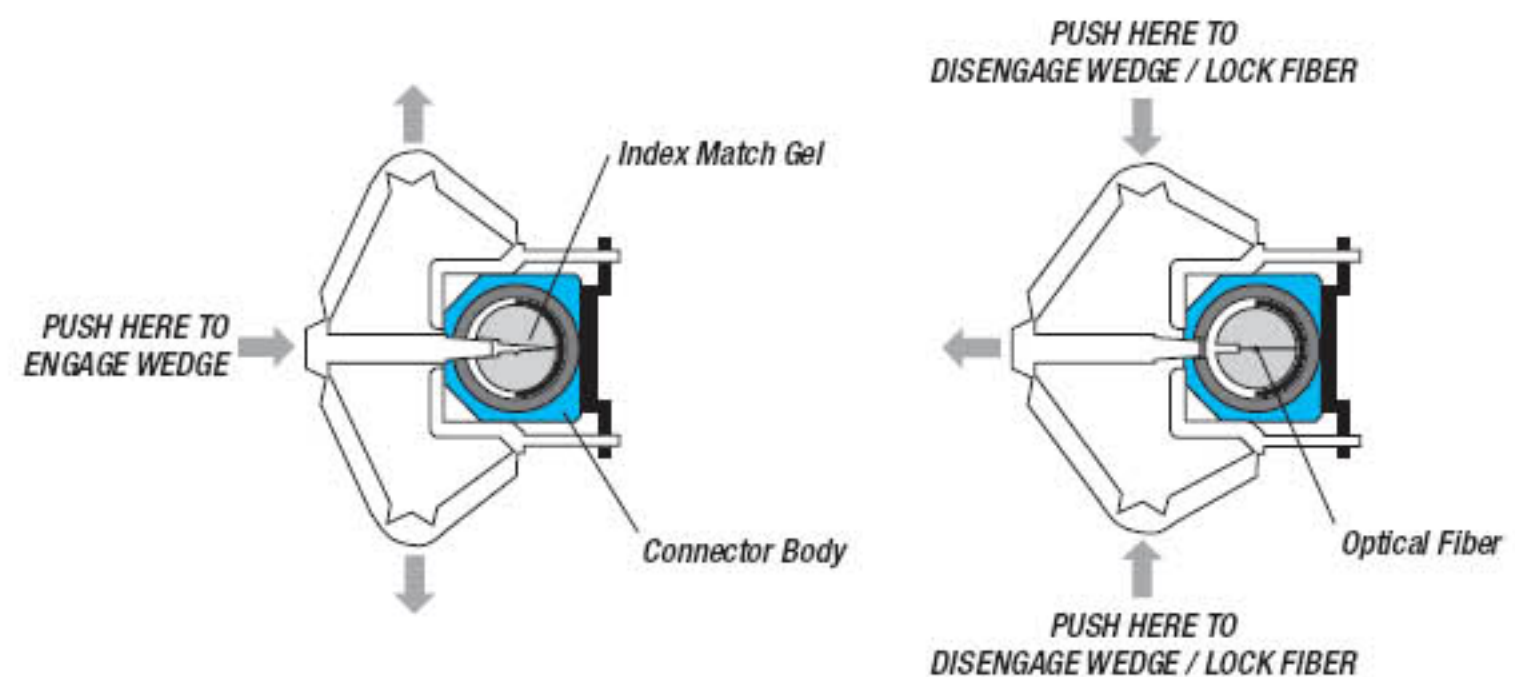

FAST-SC & FAST-ST Connectors

AFL's new FAST Connectors are pre-polished, field installable connectors that eliminate the need for hand polishing in the field. FAST Connectors provide an immediate termination to either single-mode or multimode fibers.

FAST Connectors feature a pre-stubbed factory-polished ferrule that couples to the fiber being terminated by precision mechanical alignment and insures low loss with a proprietary gel. Each FAST Connector comes with a factory-installed wedge clip that holds the clamping device open while the fiber is inserted. Once the fiber is in place, the wedge clip is removed and discarded.

Operation

Features

- Easy assembly process
- Fiber can be reseated
- No expensive tools required
- No epoxy required
- Factory polishing eliminates loss concerns
- Meets TIA/EIA 568A performance requirements

Applications

- Premise environments
- Connections at the desk for LAN environments
- Patch panels
- Direct equipment termination
- Fiber to the Subscriber (FTTx) applications
- Repair/replacement requirements

Specifications

PARAMETER	VALUE
Insertion Loss:	<table border="0"> <tr> <td>Single-mode</td> <td>Average: 0.2 dB, Maximum: 0.5 dB</td> </tr> <tr> <td>50/125</td> <td>Average: 0.1 dB, Maximum: 0.5 dB</td> </tr> <tr> <td>62.5/125</td> <td>Average: 0.1 dB, Maximum: 0.5 dB</td> </tr> </table>
Return Loss (Single-mode)	Average: 56.4 dB, Maximum: 45 dB
Operating Temperature	-40°C to +75°C

Ordering Information

FAST-SC CONNECTOR PART NUMBER	FIBER TYPE	HOUSING COLOR	CABLE SIZE
CS000825	Multimode 50/125	Black	250 or 900 um
CS000826	Multimode 62.5/125	Beige	250 or 900 um
CS000827	Single-mode	Blue	250 or 900 um

FAST-ST CONNECOR PART NUMBER	FIBER TYPE	HOUSING COLOR	CABLE SIZE
CS000828	Multimode 50/125	Black	250 or 900 um
CS000829	Multimode 62.5/125	Beige	250 or 900 um
CS000830	Single-mode	Blue	250 or 900 um