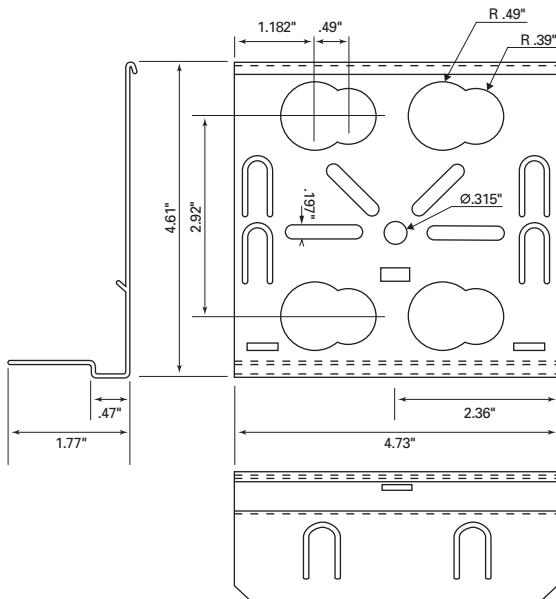

SBD Diversion Box Support

- Allows for installation of electrical boxes directly to Cablofil wire cable tray.
- Bend over tabs require no additional hardware for installation.

Part #	Description	lb.	Pk. qty.
SBD	SBD Diversion Box Support	0.6	1