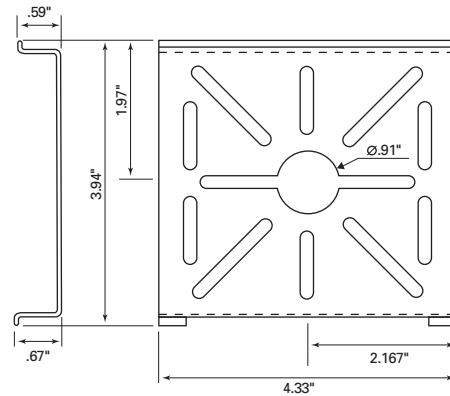

SBD Diversion Box Support

- Allows for installation of electrical boxes directly to Cablofil wire cable tray.
- Bend over tabs require no additional hardware for installation.

Part #	Description	lb.	Pk. qty.
SBD	SBD Diversion Box Support	0.6	1