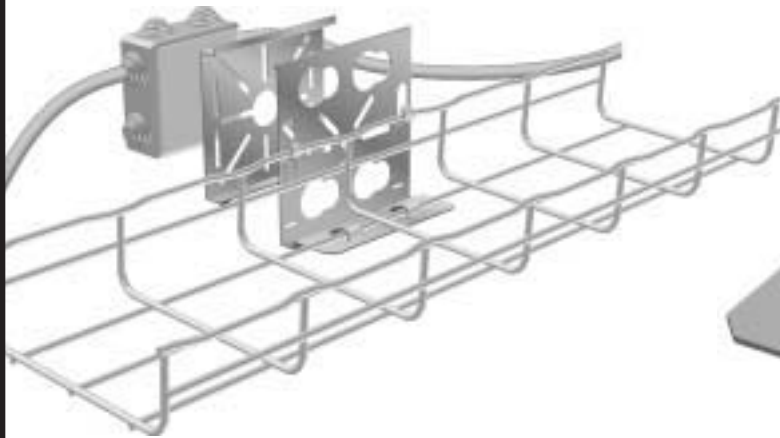

SBD Diversion Box Support

- Allows for installation of electrical boxes directly to Cablofil wire cable tray.
- Bend over tabs require no additional hardware for installation.

Part #	Description	lb.	Pk. qty.
SBD	SBD Diversion Box Support	0.6	1