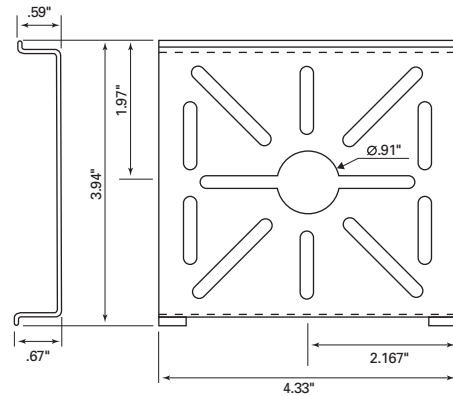

SBD Diversion Box Support

- Allows for installation of electrical boxes directly to Cablofil wire cable tray.
- Bend over tabs require no additional hardware for installation.

Part #	Description	lb.	Pk. qty.
SBD	SBD Diversion Box Support	0.6	1