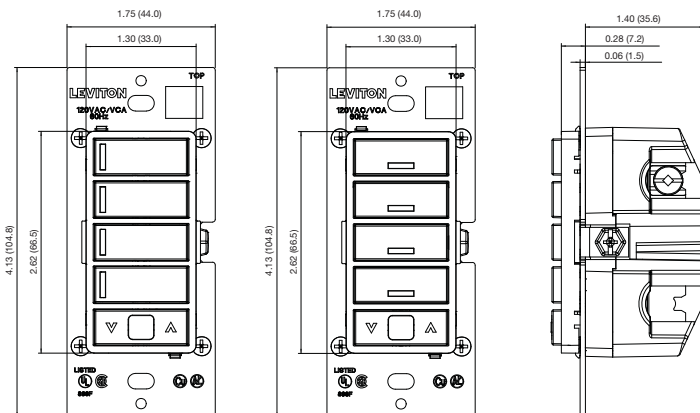

- UL Listed (File #E-66800)
- CSA Certified (File #LR-54628)
- UL 244A tested
- NOM Certified (#057)
- Z-Wave Certified

INSTALLATION CONSIDERATIONS

A Z-Wave enabled device must be within 75 feet (open air) of another Z-Wave enabled device to participate in a Z-Wave wireless mesh network. Any one switch can be associated with no more than 5 controller devices. Each ON/OFF button on a RF + controller can be associated with up to 32 select Z-Wave compatible devices in a system area. Neutral wire required on selected devices.

DIMENSIONAL DRAWINGS

VRCZ4-1L/VRCS4-1L

VRCZ1-1L/VRCS1-1L

WIRING DIAGRAMS

DIAGRAM 1

1-Button Controllers

1- Button Zone Controller

DIAGRAM 2