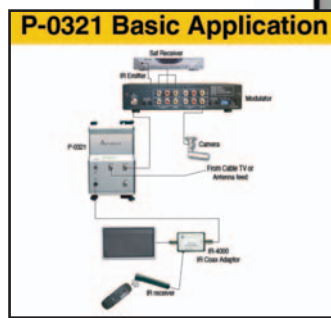

Specifications: (typical at 25 degrees C)

Forward Gain:

CATV in to out 54-1000MHz + 4dB
MOD in to out 54-1000MHz -13dB

Reverse Channel:

Out to CATV in 5-42MHz <-7dB

Isolation:

CATV in to TV output 54-1000MHz >50dB (60dB typical)
MOD in to TV output 54-1000MHz >50dB (60dB typical)

IR Over Coax:

Compatible with Channel Vision IR-4100 and IR-4101 only

Power Supply:

12VDC, 250mA unregulated

Specifications subject to change without notice.

Accessories included:

Remote

IR-4100 Coax Adapter

IR-2400 IR-Receiver

Power Supply

IR-Receiver Spec:

IR Frq. range supported: 30kHz-60kHz

IR Pickup Range:

40 ft. @ 38kHz, 25ft @ 56kHz

IR Receiver Head Dimensions:

0.6" x 0.35" x 0.25"

Specifications subject to change without notice.

CHANNEL VISION™

www.channelvision.com

800.840.0288

234 Fischer Ave., Costa Mesa, CA 92626 • USA

P-0321 cut sht.qxp