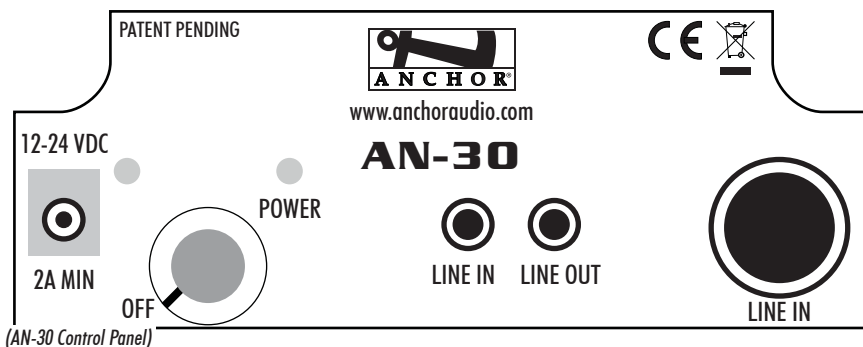

AN-30 MODELS

AN-30 AC powered speaker monitor

AN-30CP AN-30 powered speaker & SB-30 wall mount bracket

AN-30 ACCESSORIES

SB-30 Wall or ceiling mounting bracket

SS-300 Speaker stand

MINI-15ST Stereo mini-plug cable: 15"

AC-30 AC adapter

(AN-30 Control Panel)

AN-30 TECHNICAL SPECIFICATIONS

Rated Power Output	30 Watts
Max SPL @ Rated Power	109 dB @ 1 meter
Frequency Response	100Hz - 15KHz ±3dB
Speaker Type	4.5" Neodymium woofer
Line Out Jack	line level, 3.5 mm – stereo
Line In Jack	line level, 3.5 mm – stereo 1/4" phone – mono
DC Input Jack	12 - 24 V, 2A Min
Dimensions (HWD)	5.5 x 5.5 x 6.5" / 14 x 14 x 16.5 cm
Weight	1.5 pounds / 0.68 Kg