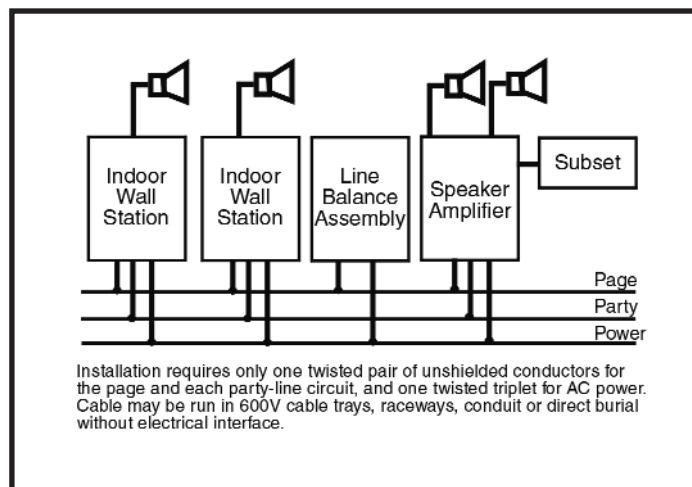

- Indoor
- Outdoor
- Hazardous Area
- Desktop
- Flush-Mount
- Deskedge
- Portable

Sold by:

Page/Party® Systems

GAI-Tronics Page/Party® communication systems provide paging and party-line capabilities... two important plant communication functions in one durable, easy-to-operate package. Through the page function - with proper speaker placement - individuals can be contacted anywhere in your facility. For further communication, the party line function allows two or more people to converse without being heard over the speakers.

GAI-Tronics offers two variations of the Page/Party® system: Page/Single-Party (with one party line), or Page/Multi-Party (with five party lines for up to five simultaneous two-way conversations). Operation is simple: the user lifts the station handset and depresses the page button. Speaking directly into the handset, the user announces his page. The responding individual(s) lifts the handset of their nearest Page/Party® station for telephone-type, duplex communication over the party line. Up to ten individuals may engage in conversation on each party line.

All Page/Party® station amplifiers are electronically paralleled, and systems may be expanded by extending cable from the nearest amplifier or junction box. A single resistance load is required for each page and party line circuit to establish line impedance and minimize effects of stray induced hum or noise signals. For ease of adjustment, a GAI-Tronics line balance assembly should be placed near the center of the system.