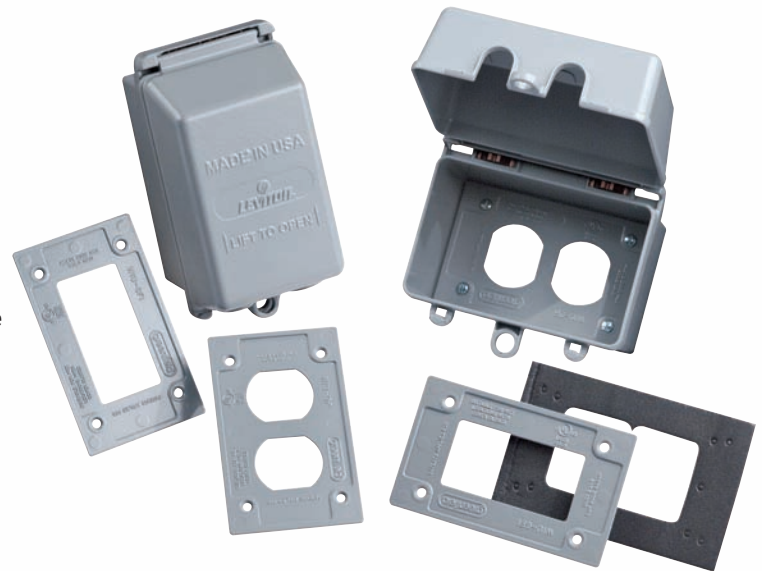

Now Available... Metal Raintight While-In-Use Covers

Expanded line ideal for residential applications. Available in White or Gray

Leviton adds the heavy-duty protection of rugged metal to its line of Raintight While-In-Use covers. Built of durable cast zinc, powder-coated to resist scratches and corrosion, the While-In-Use covers shield electrical devices against rain, sleet and dust. With covers closed, they fully comply with NEC® Section 406.8(B)(1) requirements for damp or wet locations, and are NEMA 3R rated for outdoor use with unattended plugs in live receptacles. Conveniently packaged with duplex and Decora® plates, mounting hardware and gaskets, they're ready to install on decks, patios, porches and more. Available in White or Gray. Connect with Leviton for a large selection of outdoor products designed to withstand the elements.

Features and Benefits:

- Powder-coated cast zinc construction resists scratching and corrosion
- Self-closing lid with stainless steel hinge
- Choice of vertical and horizontal mounting
- Includes duplex and Decora® plates, mounting hardware and gaskets
- Accepts standard padlock for increased security
- Meets NEC® Section 406.8(B)(1) requirements
- NEMA 3R rated for use in wet or damp locations with cover closed

Agency Standards:

- Meets NEC® section 406.8(B)(1) requirements
- NEMA 3R Rated to protect against rain, sleet and dust
- Full compliance with UL, CSA and NEC Section 410-57B requirements for damp and wet locations with cover closed
- cULus Listed 

ORDERING INFORMATION:

Metal Raintight While-In-Use Covers

Catalog Number	Mounting Orientation	Color	Device Plate Configurations Provided	Plate Width (in.)	UPC Number	Pack Mode
M5979-0GY	Vertical	Gray	Decora and Duplex	2.65	07847730139 5	SW1/00/10
M5979-00W	Vertical	White	Decora and Duplex	2.65	07847727960 1	SW1/00/10
M5999-0GY	Horizontal	Gray	Decora and Duplex	2.65	07847730140 1	SW1/00/10
M5999-00W	Horizontal	White	Decora and Duplex	2.65	07847727961 8	SW1/00/10