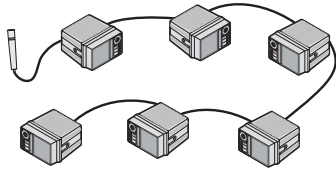

AN-1000X Speaker Monitor

Portable Speaker Monitor Specifications

Advancing Technology

The AN-1000X is the most versatile powered monitor on the market. You can add it to an A/V rack setup, use it as a studio monitor, install it in a trade show booth, or place it in the Captain's quarters on a US Navy warship to monitor activities in the intelligence room. Just imagine . . .

220 VOLT CE-COMPLIANT MODEL

DURABLE INJECTION-MOLDED CASE

2-WAY SPEAKER SYSTEM COMBINES
4.5" WOOFER & DOME TWEETER

SPEAKER OUTPUT DRIVES
COMPANION SPEAKER

MADE IN THE USA!

AN-1000X DAISY-CHAIN DAISY-CHAIN READY • CONNECT MULTIPLE SYSTEMS

SIMPLE LINE-OUT TO LINE-IN CONNECTION EXPANDS COVERAGE.

AN-1000X MODELS

AN-1000X Powered monitor speaker

AN-1001X/70 Internal 70 volt transformer

Sold by:

AN-1000X ACCESSORIES

AN-1001X Unpowered companion speaker