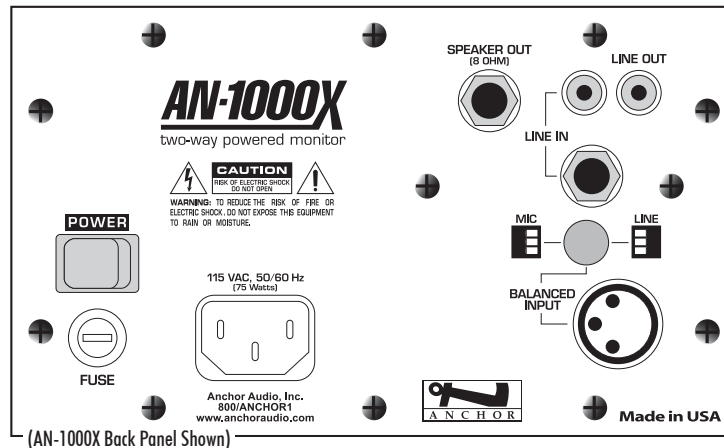

SS-250 Speaker stand

MSB-201 Mic stand w/ boom

SB-1 Stand mount

SB-3 Ceiling mount bracket*

SB-360 360° swivel wall bracket*

* Available w/ black or white finish

(AN-1000X Back Panel Shown)

AN-1000X TECHNICAL SPECIFICATIONS

Rated Power Output	50 watts continuous @ 4 ohm
Max SPL @ Rated Power	103 dB @ 1 meter
Frequency Response	65 Hz – 20 kHz ± 3 dB
AC Power Reqs.	110 – 125Vac, 50/60 Hz, 90W Max 208 – 240Vac, 50/60 Hz, 90W Max
Dimensions (HWD)	5.25 x 8.4 x 9" / 13 x 21 x 23 cm
Weight	9.5 pounds / 4.3 Kg

Inputs	
Balanced	mic / line configurable, female XLR, switchable phantom power
Line	Hi-Z, unbalanced, 1/4"-phone & RCA
Outputs	
Line	Lo-Z, RCA, buffer isolated line-level
Speaker	8 ohm, unswitched, 1/4"-phone