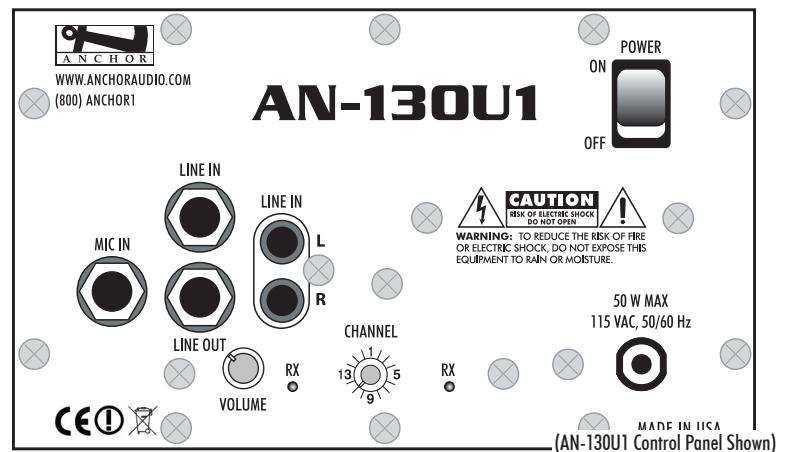

AN-130 TECHNICAL SPECIFICATIONS

Rated Power Output	30 watts
Max SPL @ Rated Power	101 dB @ 1 meter
Frequency Response	65 Hz – 18 kHz ± 3 dB
Speaker Type	4.5" woofer, 10 mm dome tweeter
AC Power Reqs.	110 – 125 VAC, 50/60 Hz
Export Model	208 – 240 VAC, 50/60 Hz (50W max)
Fuse Rating	T 1.0A / 250V
Export Model	T 0.5A / 250V (internally mounted)
Dimensions (HWD)	5.25 x 8.4 x 9" / 13 x 21 x 23 cm
Weight	8.5 lbs / 3.8 Kg

Inputs	
Line (2)	Hi-Z, unbalanced, RCA (summing L+R)
Microphone	Lo-Z, unbalanced, 1/4" phone
Output	
Line	Lo-Z, buffered, 1/4" phone
Sensitivity For Rated Output	
Line	-20 dBV (100 mVrms)
Microphone	-43 dBV (7.5 mVrms)

(FEATURES & SPECIFICATIONS SUBJECT TO CHANGE WITHOUT NOTICE)

Anchor Audio, Inc.

Portable Sound Systems • Torrance, California

888/444-6077

www.anchoraudio.com

S-AN/1206