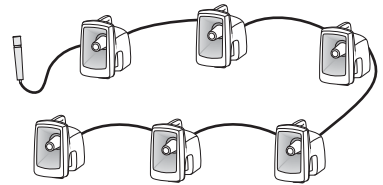

- WH-6000** Wireless Handheld mic/transmitter
- WB-6000** Wireless body-pack transmitter w/ handsfree microphone. Mic options include: Over-the-Ear/EM-60T, Lapel/LM-60, Collar/CM-60, Headband/HBM-TA4F

MADE IN THE USA!

MEGAVOX PRO DAISY-CHAIN

DAISY-CHAIN READY • CONNECT MULTIPLE SYSTEMS

SIMPLE LINE-OUT TO LINE-IN CONNECTION EXPANDS YOUR COVERAGE

MEGAVOX PRO TECHNICAL SPECIFICATIONS

Rated Power Output	22 watts	Inputs	
Max SPL @ Rated Power	126 dB @ 1 meter	Line	Hi-Z, unbalanced, 1/4"-phone
Frequency Response	400 Hz – 10 kHz	Mic 1	Lo-Z, unbalanced, 1/4"-phone (used for wireless on MEGA-6000U1)
Charger (RC-6000)	18V DC/universal input (100Vac – 240Vac, 50 – 63Hz)	Mic 2	Lo-Z, unbalanced, 1/4"-phone
Battery	12 volt rechargeable, 5.4 AH	Outputs	
Dimensions (HWD)	13 x 9 x 14" / 33 x 23 x 36 cm	Line (post fader)	Lo-Z, 1/4"-phone
Weight	15 pounds / 6.8 Kg	Speaker	8ohm, unswitched, 1/4"-phone