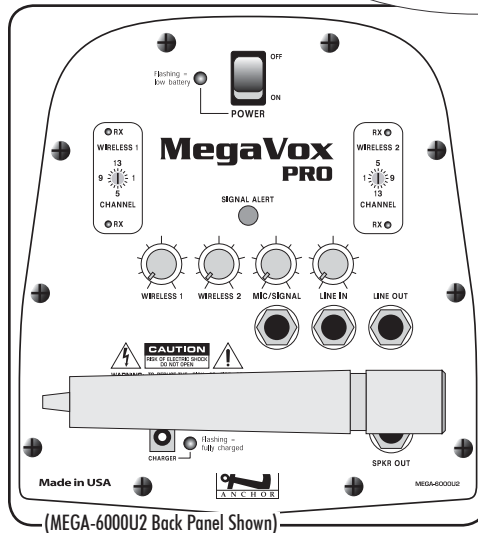

MegaVox PRO PA System

Portable Public Address System Specifications

Advancing Technology

Thousands report the MegaVox PRO as the most reliable PA system on the market. Emergency responders like its signal alert siren, wired microphone and convenient shoulder strap. Coaches, band directors and auctioneers appreciate the flexibility of the AC/DC operation and the range of the wireless microphones.

With the MegaVox Pro you're ready for any situation . . . it's lightweight, loud & easy to carry. Just grab it and go!

6-YEAR WARRANTY!

- REACH CROWDS OF 3,000+
- 126 DB OF CLEAR SOUND
- TRUE AC/DC 110/220 POWER SUPPLY
- 16 CHANNEL UHF DIVERSITY WIRELESS BY ANCHOR AUDIO
- 1 OR 2 BUILT-IN WIRELESS RECEIVERS
- SIGNAL ALERT BUTTON
- POWERFUL AMPLIFIER & HORN DRIVER
- LIGHTWEIGHT AT ONLY 15 POUNDS
- BUILT-IN RECHARGEABLE BATTERY RUNS UP TO 10 HOURS ON A CHARGE
- HIGH-EFFICIENCY RE-ENTRANT HORN DRIVER
- DURABLE INJECTION-MOLDED CASE IS TOUGH, FADE RESISTANT & UV TREATED
- SPEAKER STAND RECEPTACLE MOLDED INTO CASE BOTTOM
- DYNAMIC MICROPHONE W/ COIL CORD
- EXTERNAL OUTPUT POWERS OPTIONAL MEGAVOX PRO COMPANION SPEAKER

MEGAVOX PRO MODELS

- MEGA-6000** Battery powered PA system wired mic & built-in rechargeable battery
- MEGA-6000U1** 1 built-in wireless receiver
- MEGA-6000U2** 2 built-in wireless receivers

UHF WIRELESS