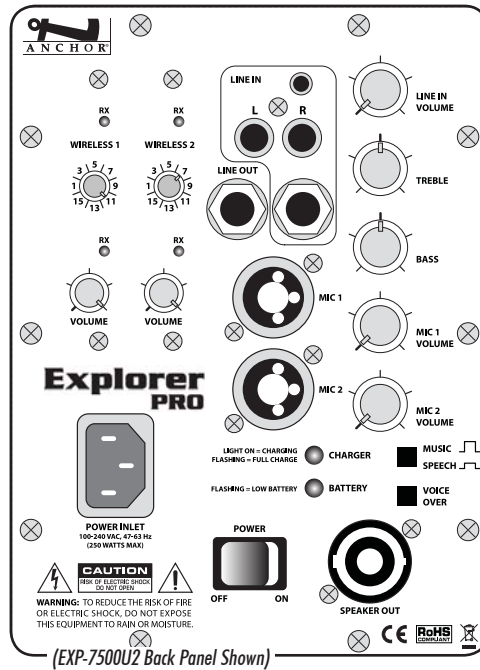

Explorer PRO Sound System

Portable Sound System Specifications

Advancing Technology

The next generation Explorer PRO is perfect for sound projection in indoor or outdoor settings and playing music during school activities. The unit delivers 110dB of intelligible speech from one sound system designed for users with no technical knowledge.

Featuring quick setup and easy to use controls, the new Explorer PRO is truly versatile with true AC/DC operation and improved battery life. The system is ideal for schools, corporate trainers and places of worship.

6-YEAR WARRANTY!

REACH CROWDS OF 800+

TRUE AC/DC - 110/220V POWER SUPPLY

110 DB OF CLEAR SOUND

SINGLE OR DUAL UHF WIRELESS W/
16 USER SELECTABLE CHANNELS

OPERATES FROM 12V POWER SOURCE

LED DISPLAYS BATTERY LEVEL
& CHARGE STATE

TWO MICROPHONE COMBO INPUT JACKS

RAPID CHARGER CIRCUITRY
CHARGES DRAINED BATTERY IN AS
LITTLE AS 60 MINUTES

SHORT CIRCUIT & THERMAL
OVERLOAD PROTECTION

6.5-INCH WOVEN FIBER WOOFER &
HIGH-OUTPUT HORN TWEETER

LIGHTWEIGHT AT JUST 23 POUNDS

IMPROVED "LIMITER" CIRCUITRY REDUCES
DISTORTION & INCREASES INTELLIGIBILITY

SPEECH PROJECTION MODE FOR
CRYSTAL-CLEAR VOICE PROJECTION

"VOICE OVER" MUSIC DUCKING FEATURE

DURABLE INJECTION-MOLDED
POLYPROPYLENE CASE

EXTERNAL SPEAKER OUTPUT POWERS
OPTIONAL COMPANION SPEAKER

MADE IN THE USA!

Sold by:

EXPLORER PRO ACCESSORIES

EXP-7501 Unpowered companion speaker

MIC-90 Professional dynamic, cardioid pattern handheld microphone

SS-550 Heavy-duty speaker stand

NL-EXP Nylon storage cover

HC-1620 Custom traveling hard case

EXP-SOFT-TOTE Nylon case w/ rollers & handle for speaker, stand & accessories

EXP-MIC-TOTE Nylon mic/accessory bag w/ mounting strap

UHF WIRELESS

WH-6000 Wireless Handheld mic/transmitter

WB-6000 Wireless body-pack transmitter w/ handsfree microphone. Mic options include: Over-the-Ear/EM-60T, Lapel/LM-60, Collar/CM-60, Headband/HBM-TA4F

EXPLORER PRO MODELS

EXP-7500 AC/DC powered sound system

EXP-7500U1 1 built-in wireless receiver

EXP-7500U2 2 built-in wireless receivers

EXPLORER PRO TECHNICAL SPECIFICATIONS

Rated Power Output	75 watts AC/DC mode
Max SPL @ Rated Power	110 dB @ 1 meter
Frequency Response	80 Hz – 16 kHz
AC Power Reqs.	90 – 264 VAC, 50/60 Hz
Dimensions (HWD)	16.5 x 10.5 x 10" / 42 x 27 x 25 cm
Weight	23 pounds / 10.4 Kg

Inputs	
Microphone (2 combo)	Lo-Z (1 k ohm), balanced, XLR 12 VDC condenser mic phantom power Hi-Z (10 k ohm), unbal, 1/4" phone Hi-Z (10 k ohm), unbal, 1/8" & 1/4"
Auxiliary (line)	
Sensitivity For Rated Output	
Line	-8.4 dBV (380 mVrms)
Mic (unbal & bal)	-49 dBV (3.63 mVrms)
Outputs	
Line (post fader)	Lo-Z, buffered, 1/4" unbal/bal
Speaker	4-pole Neutrik Speakon®

(FEATURES & SPECIFICATIONS SUBJECT TO CHANGE WITHOUT NOTICE)

Anchor Audio, Inc.

Portable Sound Systems • Torrance, California

888/444-6077

www.anchoraudio.com