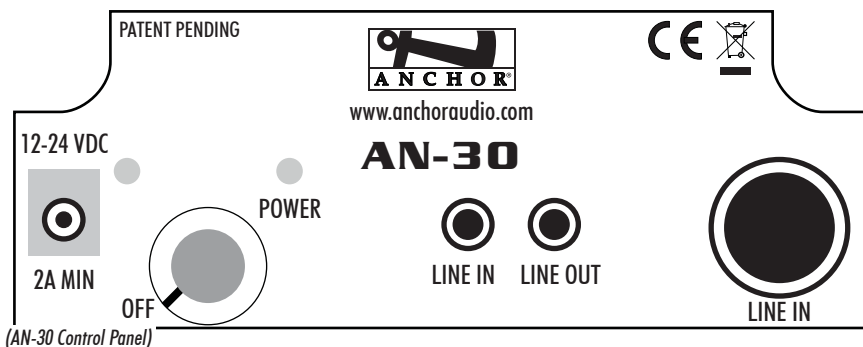

AN-30 TECHNICAL SPECIFICATIONS

Rated Power Output	30 Watts
Max SPL @ Rated Power	109 dB @ 1 meter
Frequency Response	100Hz - 15KHz ±3dB
Speaker Type	4.5" Neodymium woofer
Line Out Jack	line level, 3.5 mm – stereo
Line In Jack	line level, 3.5 mm – stereo 1/4" phone – mono
DC Input Jack	12 - 24 V, 2A Min
Dimensions (HWD)	5.5 x 5.5 x 6.5" / 14 x 14 x 16.5 cm
Weight	1.5 pounds / 0.68 Kg

(FEATURES & SPECIFICATIONS SUBJECT TO CHANGE WITHOUT NOTICE)

(AN-30 Control Panel)