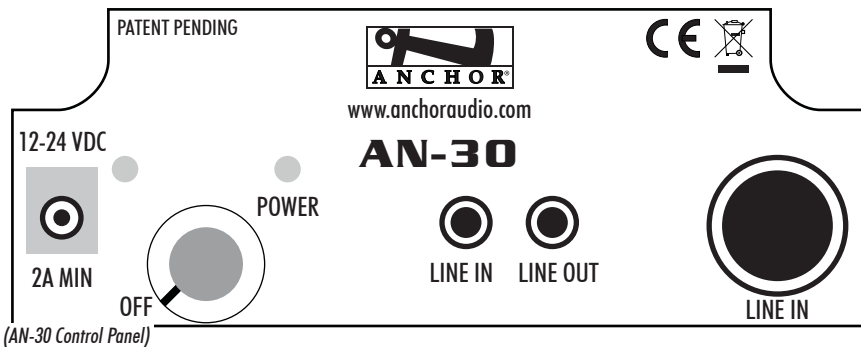

AN-30 ACCESSORIES

SB-30 Wall or ceiling mounting bracket

SS-300 Speaker stand

MINI-15ST Stereo mini-plug cable: 15"

AC-30 AC adapter

AN-30 TECHNICAL SPECIFICATIONS

Rated Power Output	30 Watts
Max SPL @ Rated Power	109 dB @ 1 meter
Frequency Response	100Hz - 15KHz ±3dB
Speaker Type	4.5" Neodymium woofer
Line Out Jack	line level, 3.5 mm – stereo
Line In Jack	line level, 3.5 mm – stereo 1/4" phone – mono
DC Input Jack	12 - 24 V, 2A Min
Dimensions (HWD)	5.5 x 5.5 x 6.5" / 14 x 14 x 16.5 cm
Weight	1.5 pounds / 0.68 Kg

CE RoHS COMPLIANT

(FEATURES & SPECIFICATIONS SUBJECT TO CHANGE WITHOUT NOTICE)