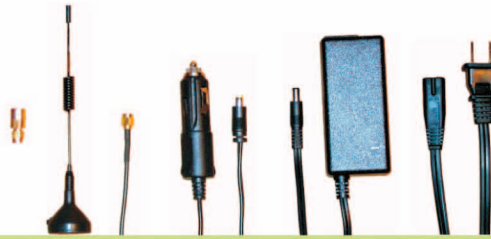

All SureCall Amplifiers provide the following benefits:

- Boosts Cellular Signal Reach by up to 10x!
- Virtually Eliminates Dropped Calls
- Improves Voice Quality
- Safer - Reduces Dangerous Hot Spots
- Extends Cellphone Battery Life
- FCC-Approved for Maximum Output Power

SureCall Amplifier packages include transceiver antennas and both AC and DC power supplies. The actual package contents vary for each model. Visit our website for more details.

Dropped Calls? Poor Reception?

Reach Everywhere!
with

SureCall™

Signal Amplifiers

Cellphone-Mate, Inc. designs, manufactures, and sells a line of high-quality electronic accessories for the mobile communications market. The SureCall line of Signal Amplifiers boost the range and reception of most any call by up to 10x! It will make you feel like you're right next to a transmitter tower, without actually having one anywhere in sight. The product line includes a range of solutions, each one specifically designed to meet the needs of a different type of user, from the economy-minded individual all the way up to high-performance campus-wide boosting systems for large enterprises. With a SureCall Amplifier doing all the long-range work, the battery on your cellphone drains slower, thereby increasing talk time. Finally, with proper use of a SureCall Amplifier, dangerous hot spots are removed a safe distance away from the user's body.