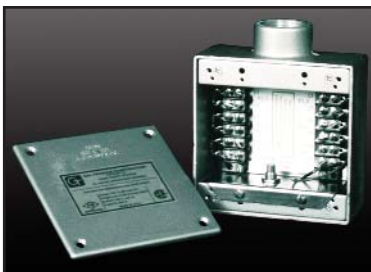

Options and Accessories

Most of the Page Party® products are available with optional features. Please contact customer service to ensure that an option may be applied to a specific unit.

Options Include:

Epoxy Coating; Extended Subset Cable; Hytel Cords in 6', 15' and 25' Lengths; Spring Kit for Non-metallic Outdoor Enclosures; Tagging; Tropicalization Conformal Coating; Remote Volume Level Control; 15' and 25' PVC Handset Cords.

A centralized Line Balance (Model 305-001) is required for proper loading. This device is necessary for proper signal line levels and handset receiver sidetone. The variable page line load compensates for the number of stations.

In addition other ancillary devices are available such as telephone interfaces, tone and speech alarm generators, radio interfaces and acoustic hoods. Please reference publication 980501 for further information.