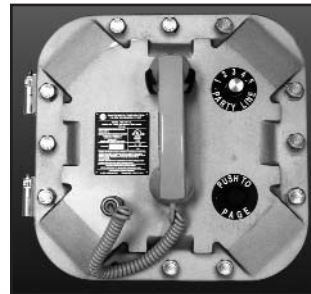

Hazardous Area Stations For Division 1 / Zone 1 Areas

Features

- **Explosionproof housing**
- **Intrinsically-safe handset**
- **Indoor and outdoor models available**
- **Hazardous area approvals - Listed to UL, cUL, and ATEX standards**
- **Modular design reduces spare part investment**
- **Noise-cancelling microphone**
- **Durable housing**
- **Hearing aid compatible handset**
- **Minimal maintenance**
- **Powerful 12 watt amplifier**

GAI-Tronics hazardous area Page/Party® Stations are designed for Division 1 and Zone 1 classified areas where all-paging and common-talking are required. Three types of stations are available: speaker amplifier stations, single-party stations, and multi-party stations.

The integral speaker amplifier can power remote speakers or driver and horn units. The units are gasketed for extra protection against dust and moisture.

Each Indoor and Outdoor Handset Station includes a front panel pushbutton for all-paging; a durable 6-foot PVC coil cord; a noise-cancelling microphone for reduced transmission of background noise; and sidetone circuitry to reduce amplification of the user's voice into the earpiece. An electrical safety barrier is mounted inside the housing to provide intrinsically-safe connections to the handset. Multi-party stations include a durable rotary switch for party line selection.

For Page/Party® specifications please visit our website at www.gai-tronics.com

Sold by: