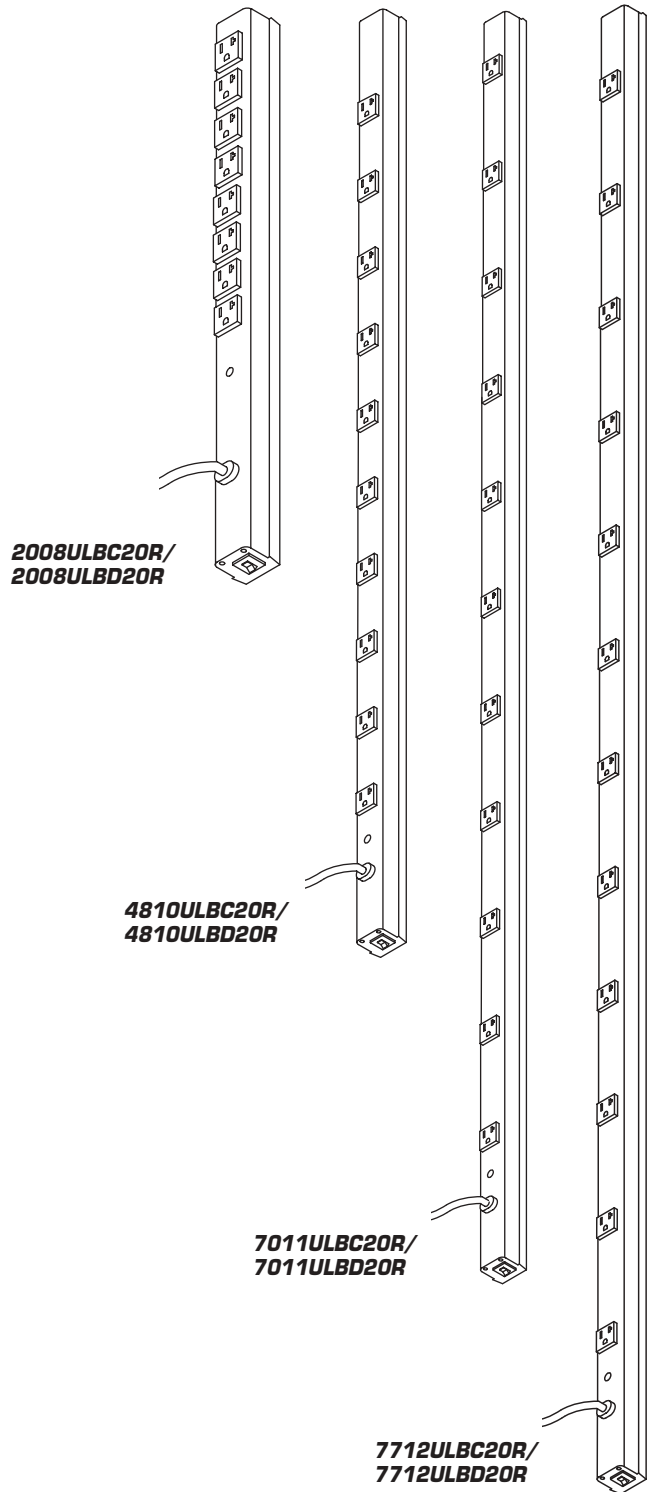

20A CabinetMATE Plug-In Outlet Centers

Catalog No./Item	Description/Specifications
2008ULBC20R 2008ULBD20R 2008ULBC20R-TL * 2008ULBD20R-TL *	CabinetMATE Plug-In Outlet Center – Eight 20A outlets with t-slots. 6' [1.8m] or 15' [4.6m] cord. Length 20" [508mm]. Receptacle center-to-center 1 1/4" [32mm]. Units available with straight blade or NEMA L5-20P locking plug.
4810ULBC20R 4810ULBD20R 4810ULBC20R-TL * 4810ULBD20R-TL *	CabinetMATE Plug-In Outlet Center – Ten 20A outlets with t-slots. 6' [1.8m] or 15' [4.6m] cord. Length 48" [1.2m]. Receptacle center-to-center 4" [102mm]. Units available with straight blade or NEMA L5-20P locking plug.
7011ULBC20R 7011ULBD20R 7011ULBC20R-TL * 7011ULBD20R-TL *	CabinetMATE Plug-In Outlet Center – Eleven 20A outlets with t-slots. 6' [1.8m] or 15' [4.6m] cord. Length 70" [1.6m]. Receptacle center-to-center 6" [152mm]. Units available with straight blade or NEMA L5-20P locking plug.
7712ULBC20R 7712ULBD20R 7712ULBC20R-TL * 7712ULBD20R-TL *	CabinetMATE Plug-In Outlet Center – Twelve 20A outlets with t-slots. 6' [1.8m] or 15' [4.6m] cord. Length 77" [2m]. Receptacle center-to-center 6" [152mm]. Units available with straight blade or NEMA L5-20P locking plug.

* Use "TL" suffix with Catalog Number for locking plug.