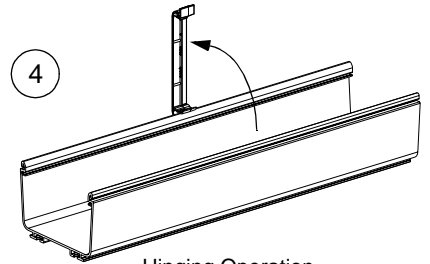

FIBERRUNNER 6x4 Cable Retainer Installation Instructions