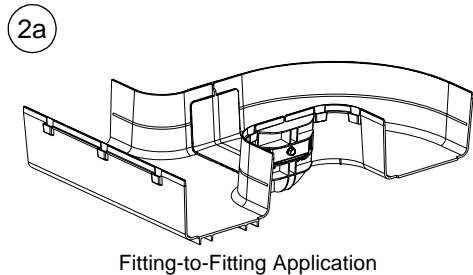

INSTALLATION INSTRUCTIONS

© Panduit Corp. 2000

Printed in U.S.A.

FIBERRUNNER 6x4 Cable Retainer Installation Instructions

FIBERRUNNER 6x4 QUIKLOCK Coupler Installation Instructions

For Technical Assistance, Call: 866-405-6656