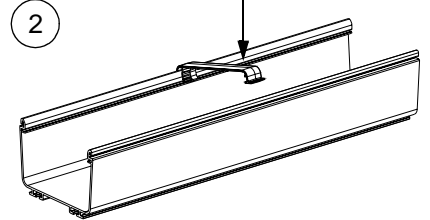

FIBERRUNNER 6x4 Cable Retainer Installation Instructions