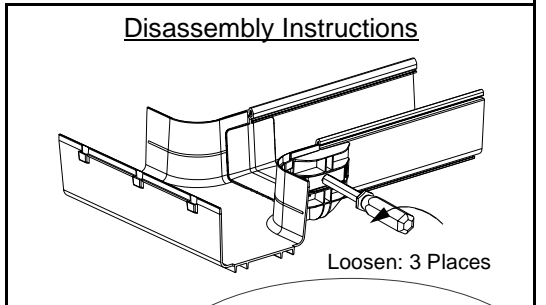

INSTALLATION INSTRUCTIONS

© Panduit Corp. 2000

Printed in U.S.A.

FIBERRUNNER 6x4 Cable Retainer Installation Instructions

FIBERRUNNER 6x4 QUIKLOCK Coupler Installation Instructions

For Technical Assistance, Call: 866-405-6656