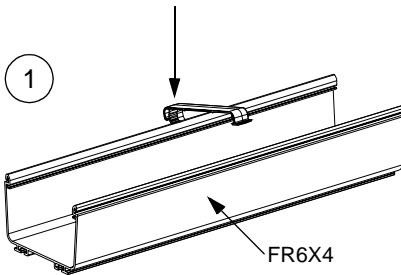

FIBERRUNNER 6x4 Cable Retainer Installation Instructions