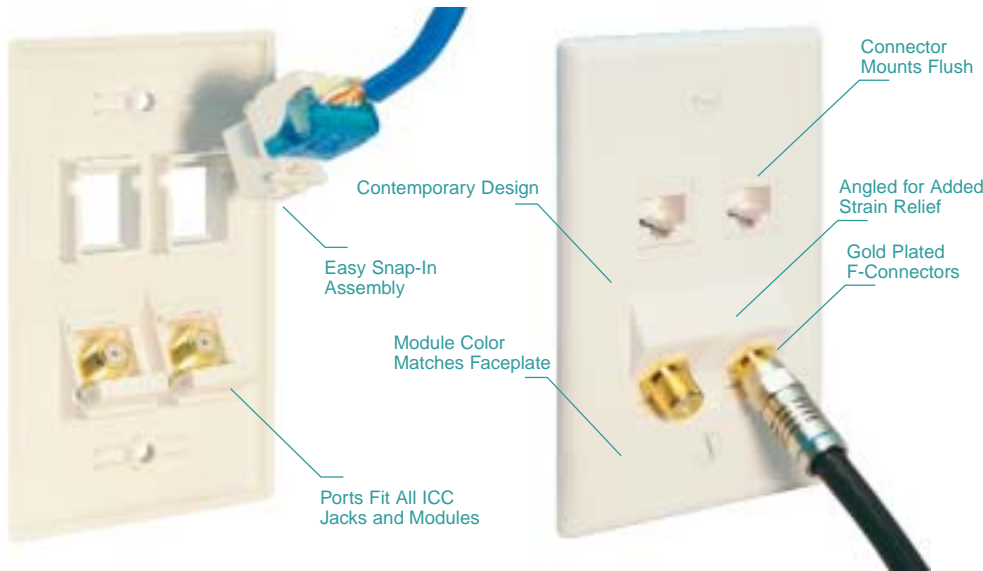

Faceplates *Classic* Custom Solutions

Installation Benefits

- Match Any Décor Interior with a Wide Selection of Faceplate Styles and Port Configurations
- Various Colors to Choose from Including Almond On Selected Style Faceplates
- Secure, Fast, and Easy Snap-On Assembly

IC107F01V

Faceplate

PART NUMBER	DESCRIPTION
IC107F01xx*	1-Port, Single

*xx = IV, WH, AL

IC107F06V

Faceplate

PART NUMBER	DESCRIPTION
IC107F06xx*	6-Port, Single

*xx = IV, WH, AL

IC107F02V

Faceplate

PART NUMBER	DESCRIPTION
IC107F02xx*	2-Port, Single

*xx = IV, WH, AL

IC107AF2V

Angled Faceplate

PART NUMBER	DESCRIPTION
IC107AF2xx*	2-Port, Single

*xx = IV, WH

IC107F04V

Faceplate

PART NUMBER	DESCRIPTION
IC107F04xx*	4-Port, Single

*xx = IV, WH, AL

IC107DA1V

NEW Angled Faceplate

PART NUMBER	DESCRIPTION
IC107DA1xx*	1-Port, Single

*xx = IV, WH, AL