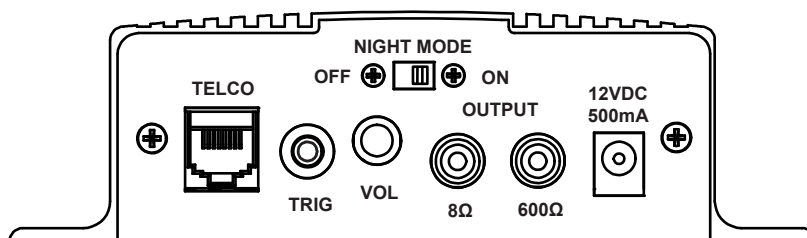

Back View

Nel-Tech Labs, Inc.
4 Ash Street Extension • Derry, NH 03038
800.344.4685 • 603.425.1096
www.nel-techlabs.com • sales@nel-techlabs.com