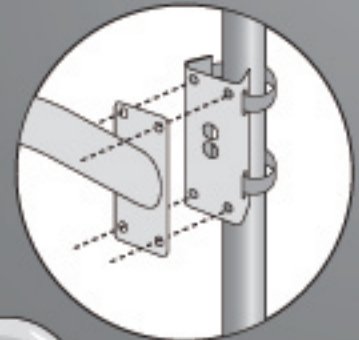

Mounting Accessories

Sold by:

UNI-WMB1
Gooseneck
Wall Mount

UNI-RMB1
Aluminum
Parapet Mount

UNI-PMA1
Aluminum Existing
Pole Mount Adaptor

UNI-CMA1
Aluminum Corner
Mount Adaptor

UNI-PBU1
Power Block Unit

UNI-WMB1 Wall Mount

Mounting Accessories Needed:

- UNI-WMB1 – Gooseneck Wall Mount
- Outdoor Pendant Housing

UNI-PMA1 Pole Mount

Mounting Accessories Needed:

- UNI-WMB1 – Gooseneck Wall Mount
- UNI-PMA1 – Aluminum Existing Pole Mount Adaptor
- Outdoor Pendant Housing

UNI-RMB1 Roof Mount (Parapet)

Mounting Accessories Needed:

- UNI-RMB1 – Aluminum Parapet Mount
- Outdoor Pendant Housing

UNI-CMA1 Corner Mount

Mounting Accessories Needed:

- UNI-CMA1 – Aluminum Corner Mount Adaptor
- UNI-WMB1 – Gooseneck Wall Mount
- Outdoor Pendant Housing