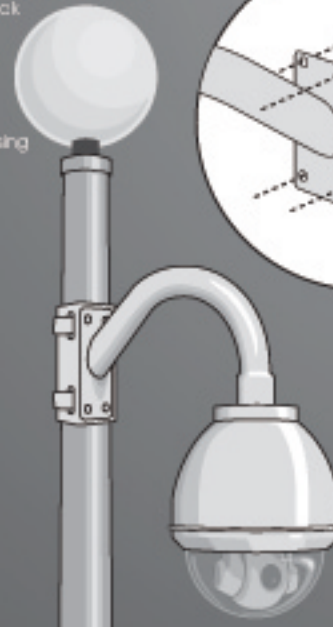

Mounting Accessories

Sold by:

UNI-WMB1
Gooseneck
Wall Mount

UNI-RMB1
Aluminum
Parapet Mount

UNI-PMA1
Aluminum Existing
Pole Mount Adaptor

UNI-CMA1
Aluminum Corner
Mount Adaptor

UNI-PBU1
Power Block Unit

UNI-WMB1 Wall Mount

Mounting Accessories Needed:

- UNI-WMB1 – Gooseneck Wall Mount
- Outdoor Pendant Housing

UNI-PMA1 Pole Mount

Mounting Accessories Needed:

- UNI-WMB1 – Gooseneck Wall Mount
- UNI-PMA1 – Aluminum Existing Pole Mount Adaptor
- Outdoor Pendant Housing

UNI-RMB1 Roof Mount (Parapet)

Mounting Accessories Needed:

- UNI-RMB1 – Aluminum Parapet Mount
- Outdoor Pendant Housing

UNI-CMA1 Corner Mount

Mounting Accessories Needed:

- UNI-CMA1 – Aluminum Corner Mount Adaptor
- UNI-WMB1 – Gooseneck Wall Mount
- Outdoor Pendant Housing