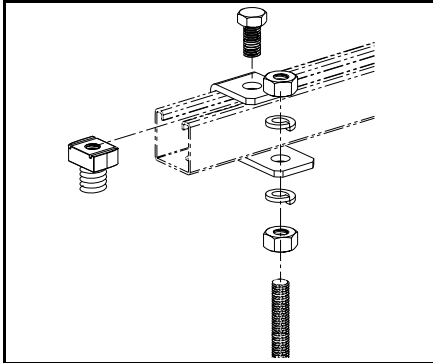

For Use With **PANDUIT FIBER-DUCT** Routing Systems

FIBER-DUCT Mounting Brackets

Part Numbers: FTRB12, FTRB58, FLRB, FITF2X2, FITF4X4A, FITF4X4B, FLB12X15, FLB12X20, FLB58X15, FLB58X20, FLB, FLBM, FMRB, FUSB, FUSBM, FTRBE12, FTRBE12M, FTRBE58, FTRBN12, FTRBN12M, FTRBN58

INSTALLATION INSTRUCTIONS

© Panduit Corp. 2004

Printed in U.S.A.

FTRB12, FTRB58

FLRB

FITF2X2, FITF4X4A, FITF4X4B

FLB12X15, FLB12X20
FLB58X15, FLB58X20

FLB, FLBM