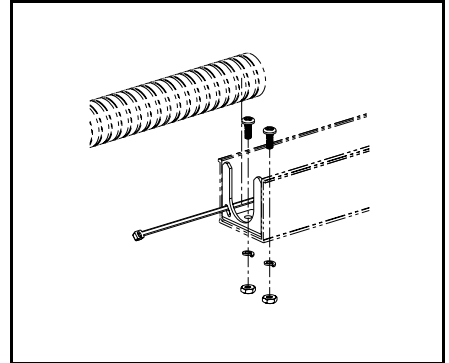

For Use With **PANDUIT FIBER-DUCT** Routing Systems

FIBER-DUCT Mounting Brackets

Part Numbers: FTRB12, FTRB58, FLRB, FITF2X2, FITF4X4A, FITF4X4B, FLB12X15, FLB12X20, FLB58X15, FLB58X20, FLB, FLBM, FMRB, FUSB, FUSBM, FTRBE12, FTRBE12M, FTRBE58, FTRBN12, FTRBN12M, FTRBN58

INSTALLATION INSTRUCTIONS

© Panduit Corp. 2004

Printed in U.S.A.

FTRB12, FTRB58

FLRB

FITF2X2, FITF4X4A, FITF4X4B

FLB12X15, FLB12X20
FLB58X15, FLB58X20

FLB, FLBM