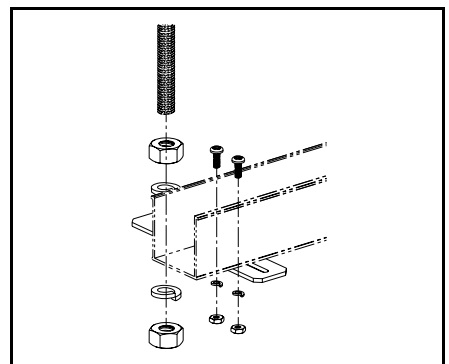

FTRBN12, FTRBN12M,
FTRBN58

Instruction Sheet RW52C

WORLDWIDE SUBSIDIARIES AND SALES OFFICES

17301 Ridgeland Avenue
Tinley Park, IL 60477-3901
Web Site: www.panduit.com/ngc

RACEWAY SYSTEMS DIVISION

Fax: 866-449-1702
Technical Support: 866-405-6656
E-mail: netconnsupport@panduit.com