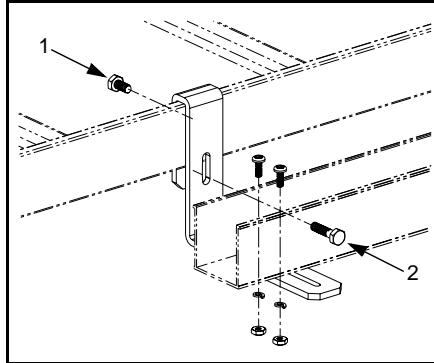

For Use With **PANDUIT FIBER-DUCT** Routing Systems

FIBER-DUCT Mounting Brackets

Part Numbers: FTRB12, FTRB58, FLRB, FITF2X2, FITF4X4A, FITF4X4B, FLB12X15, FLB12X20, FLB58X15, FLB58X20, FLB, FLBM, FMRB, FUSB, FUSBM, FTRBE12, FTRBE12M, FTRBE58, FTRBN12, FTRBN12M, FTRBN58

INSTALLATION INSTRUCTIONS

© Panduit Corp. 2004

Printed in U.S.A.

FLRB

Instruction Sheet RW52C

WORLDWIDE SUBSIDIARIES AND SALES OFFICES

17301 Ridgeland Avenue
Tinley Park, IL 60477-3901
Web Site: www.panduit.com/ngc

RACEWAY SYSTEMS DIVISION

Fax: 866-449-1702
Technical Support: 866-405-6656
E-mail: netconnsupport@panduit.com