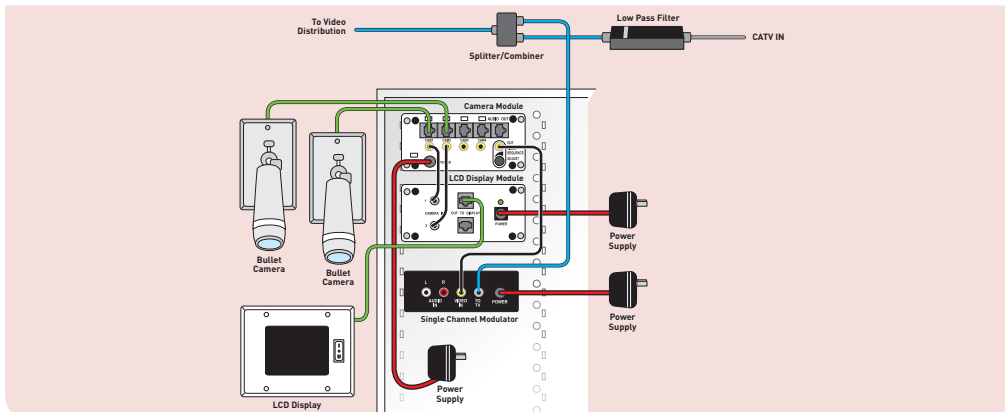

CATEGORY 5 CAMERA HIGHLIGHTS

- **CAT 5-BASED** Reduce the cost of installation through the use of Cat 5 cable. No need to carry special wires! Standard Cat 5 wire – from your choice of manufacturers – is all that you'll need to deliver crisp video images, power and audio.
- **HOME RUNS FROM THE STRUCTURED WIRING PANEL** By running Cat 5 cable from the cameras to the structured wiring panel you can improve your efficiency and allow for easy integration with other systems such as the inQUIRE™ Intercom System and IP networks.
- **SLEEK, UPDATED LOOK** Our cameras are small-sized and discreet to blend in with their surroundings and easily adjusted for proper viewing. Sleek LCD displays are just 3.5" with color-matched wall plates.

F2284	B&W Bullet Camera
F2299	Color Bullet Camera
F2286-WH	Decorator Mount Mini Camera
F2287	Infrared Bullet Camera, B&W
F7638	Category 5 Camera Module
F7642	Camera Microphone
F2297-XX	3.5" LCD/Flat Panel Color Display (Avail. in Black-BK, White-WH, Ivory-IV & Lt. Almond-LA)
F7599	LCD Display Module
F2295	IP Video Server

For additional technical or application-specific information, call (800) 321-2343 or visit our website at www.onqlegrand.com.

Distributed by: