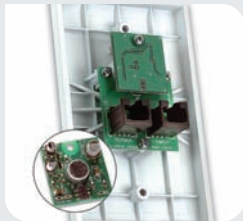

Wiring with Cat 5 makes for a more cost-effective installation.

F7644

Homes runs to the structured wiring panel.

Power, video and audio run over the same Cat 5 wire.

HOME CAMERAS IN 3 EASY STEPS

1 Run one Cat 5 cable from the structured wiring panel to the camera.

2 Plug your Cat 5 wire into the back of the camera wall plate.

3 Twist in your camera. You're done!

FEATURES

- Crisp video images in color or B&W
- Easily adjustable for proper viewing angles
- Compact discreet design
- TV, LCD or Internet viewing options
- Sequence up to four camera images
- Weatherproof cameras for indoor or outdoor applications
- One wire installation
- Low-light sensitivity for better viewing at night
- Optional microphone to add audio
- Easily integrates with inQuire™ Intercom System