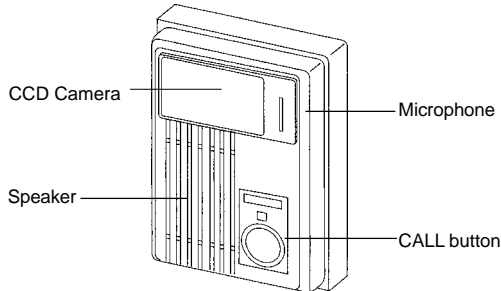

MK-DS/B

Fixed Black & White Video Door Station

MK-DS/B

DESCRIPTION:

The MK-DS/B is a video door station designed for use with the Aiphone MY & MK series video entry systems. It features a black & white CCD camera with built in infrared illumination for low light viewing, and can be manually tilted vertically up to 14 degrees. A call button on the MK-DS/B turns on the internal monitor and activates a chime. Audio communication at the door station is hands free.

MK-DS/B FEATURES:

- Compatible with both MY & MK systems
- B&W camera with manual tilt feature
- Weather resistant for outdoor use
- Call button rings chime at inside monitor
- Audio and video activate when door calls in
- Hands free communication when master answers
- Built-in infrared LED's for low light conditions
- Compact surface mount design
- Mounts to 1-gang box or ring
- Simple 2-wire hook-up

MOUNTING & INSTALLATION:

SPECIFICATIONS:

System:	All MY & MK Series Systems
Power Source:	18V DC - Supplied by monitor/adaptor
Operating Temperature:	14° ~ 140° F
Communication:	Hands free
Camera Unit:	CCD (Charged Coupled Device) with infrared LED illumination
Scanning Lines:	525 Lines
Image Viewing Area:	2'3" Vert. x 3'3" Horiz. at 20"
Min. Illumination:	1 Lux or less at 20"
Degree of Tilt:	14 degrees (manual internal adjustment at installation)
Wiring Distance:	330' w/22AWG; 650' w/18AWG
Material:	ABS plastic
Color:	Black
Mounting:	Surface mount
Mounting Box:	1-Gang box or ring
Dimensions (H x W x D):	5-1/8" x 3-7/8" x 1-1/2"