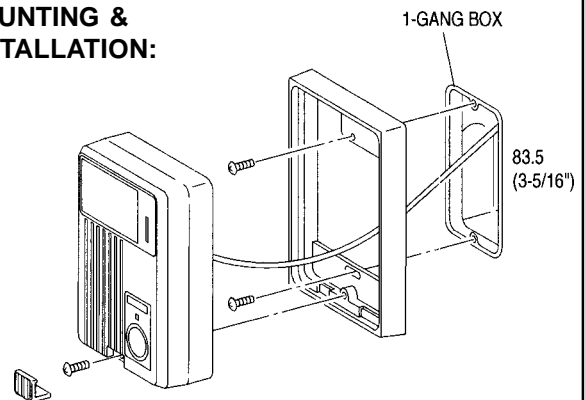

MK-DS/B

Fixed Black & White Video Door Station

MK-DS/B

DESCRIPTION:

The MK-DS/B is a video door station designed for use with the Aiphone MY & MK series video entry systems. It features a black & white CCD camera with built in infrared illumination for low light viewing, and can be manually tilted vertically up to 14 degrees. A call button on the MK-DS/B turns on the internal monitor and activates a chime. Audio communication at the door station is hands free.

MK-DS/B FEATURES:

- Compatible with both MY & MK systems
- B&W camera with manual tilt feature
- Weather resistant for outdoor use
- Call button rings chime at inside monitor
- Audio and video activate when door calls in
- Hands free communication when master answers
- Built-in infrared LED's for low light conditions
- Compact surface mount design
- Mounts to 1-gang box or ring
- Simple 2-wire hook-up

MOUNTING & INSTALLATION:

SPECIFICATIONS:

System:	All MY & MK Series Systems
Power Source:	18V DC - Supplied by monitor/adaptor
Operating Temperature:	14° ~ 140° F
Communication:	Hands free
Camera Unit:	CCD (Charged Coupled Device) with infrared LED illumination
Scanning Lines:	525 Lines
Image Viewing Area:	2'3" Vert. x 3'3" Horiz. at 20"
Min. Illumination:	1 Lux or less at 20"
Degree of Tilt:	14 degrees (manual internal adjustment at installation)
Wiring Distance:	330' w/22AWG; 650' w/18AWG
Material:	ABS plastic
Color:	Black
Mounting:	Surface mount
Mounting Box:	1-Gang box or ring
Dimensions (H x W x D):	5-1/8" x 3-7/8" x 1-1/2"