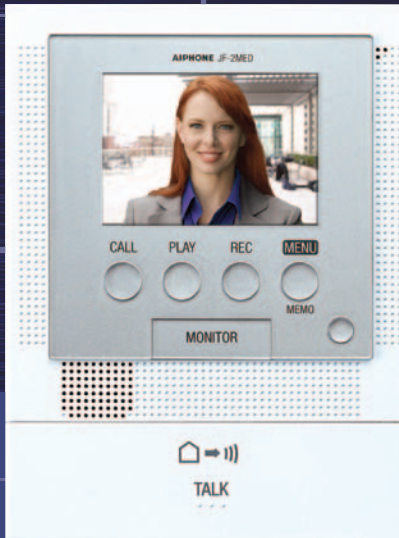

- Affordable Color Video System**
 The JF Series has a color monitor to view images clearly and with greater detail, at black and white video prices.
- Clear Identification Day & Night**
 In low light conditions, the video door station's built-in white LED illuminators will activate. Identify visitors even at night.
- Both Hands-free & Push-to-Talk**
 When a call comes in, press the TALK button to begin hands-free VOX (voice operated exchange) communication.
- LED Indicates Who is Speaking**
 The LED lights turn on when talking to visitors and turn off when listening, making communication easy.
- Option Button**
 Controls an external device, such as an outdoor entrance light or secondary door release (with supplied option connector)
NOTE: Not available on JF-2SD

Get started with Easy-to-Install Boxed Sets!

JFS-2AED Includes:
 JF-DA - Door Station
 JF-2MED - Inside Master Station
 PS-1820UL - Power Supply

JFS-2AEDV Includes:
 JF-DV - Door Station
 JF-2MED - Inside Master Station
 PS-1820UL - Power Supply

JFS-2AEDF Includes:
 JF-DVF - Door Station
 JF-2MED - Inside Master Station
 PS-1820UL - Power Supply

Identify visitors safely from inside

JF-2MED
Master Station H: 7" x W:
5-5/16" x D: 1-1/16"

Expand inside...