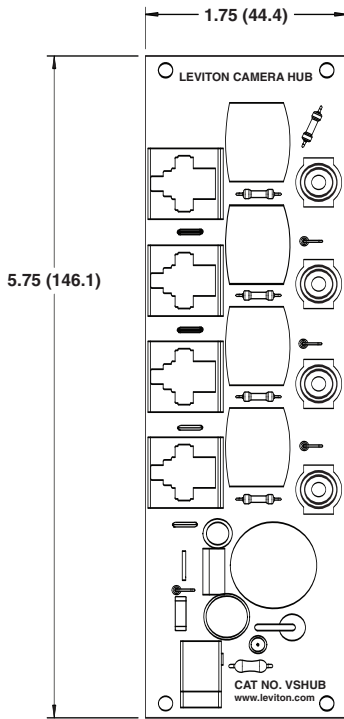

High Resolution Indoor/Outdoor Color Camera System

**VSIND-0SC, VSOUT-00W,
VSHUB-000**

.....

DIMENSIONAL DRAWINGS

Camera Hub