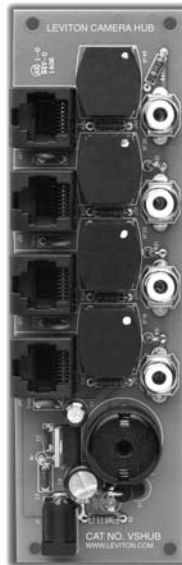

High Resolution Indoor/Outdoor Color Camera System Specification Bulletin

VSIND-05C, VSOUT-00W,
VSHUB-000

High Resolution Indoor/Outdoor Color Camera System

High Resolution Indoor/Outdoor Color Camera System

**Indoor Camera
VSIND-05C**

**Tinted Decora
Window Lens Cover**
(Wallplate not included)

**Camera Hub
VSHUB-000**

**Outdoor Camera
VSOUT-00W**

Professional quality Indoor and Outdoor Cameras offering quick mounting and easy installation with a single Cat 5e cable for both video and power