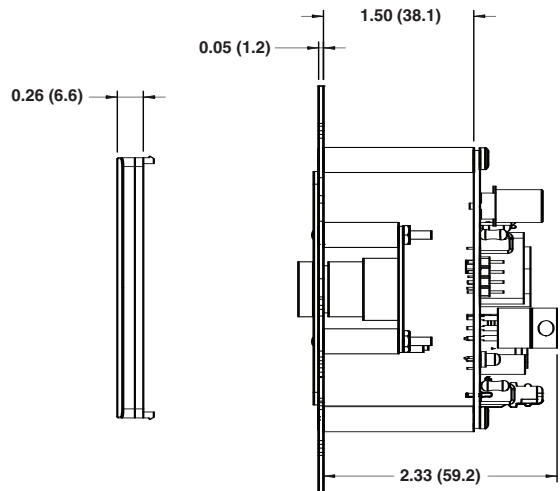

High Resolution Indoor/Outdoor Color Camera System

**VSIND-0SC, VSOUT-00W,
VSHUB-000**

.....

DIMENSIONAL DRAWINGS

Camera Hub

Outdoor Camera

Indoor Camera

Leviton Mfg. Co., Inc.
 59-25 Little Neck Pkwy • Little Neck, NY 11362-2591 • Tech Line: 1-800-824-3005 • Fax: 1-800-832-9538