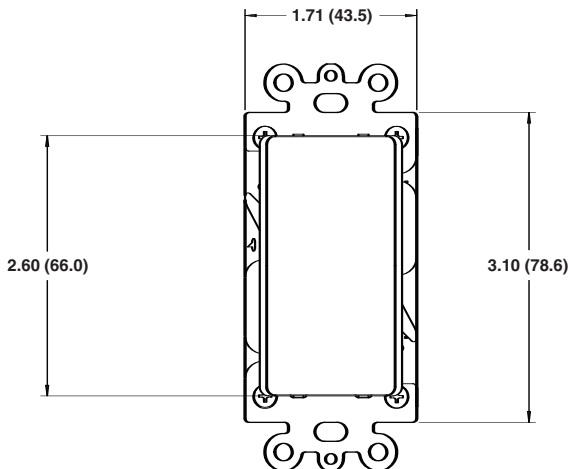

High Resolution Indoor/Outdoor Color Camera System

**VSIND-0SC, VSOUT-00W,
VSHUB-000**

.....

DIMENSIONAL DRAWINGS

Camera Hub

Outdoor Camera

Indoor Camera

Leviton Mfg. Co., Inc.
 59-25 Little Neck Pkwy • Little Neck, NY 11362-2591 • Tech Line: 1-800-824-3005 • Fax: 1-800-832-9538