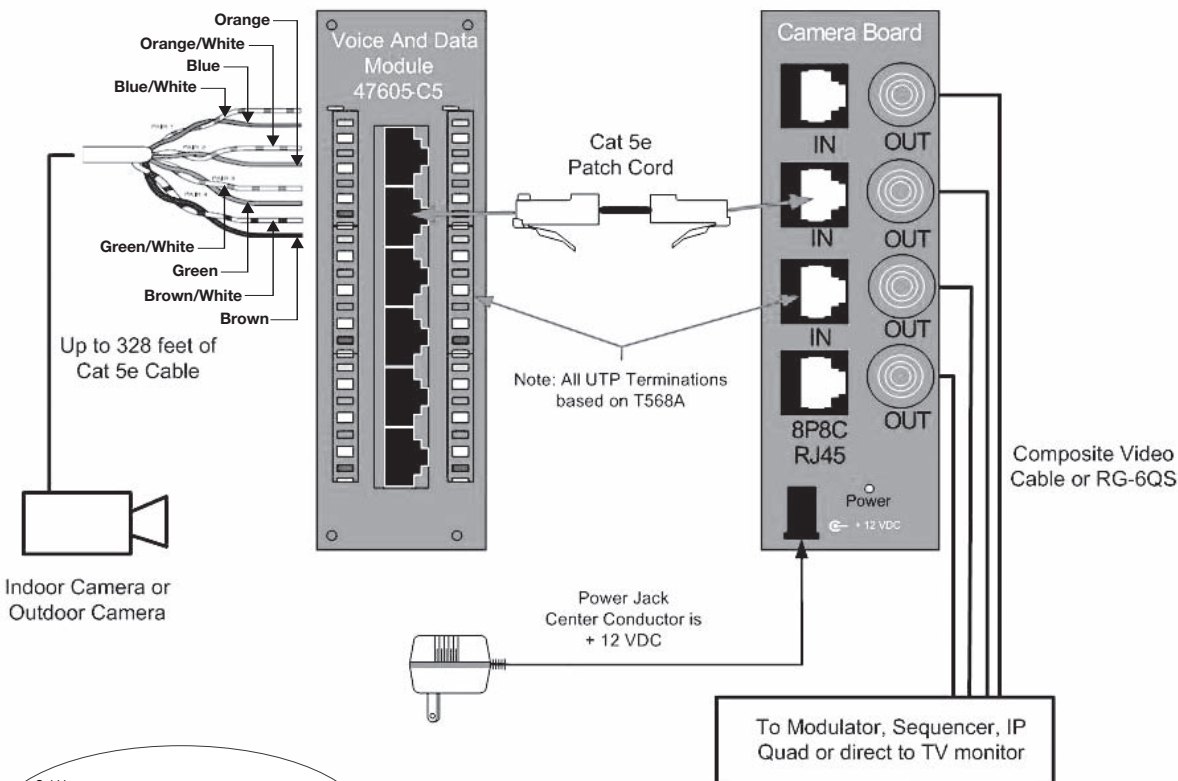

The camera's viewing angle is adjusted via a flexible internal mounting strap. The clear or smoked-translucent inserts that snap onto the mounting strap to hide the camera fit into a standard Decora wallplate (available separately), allowing the installation to blend with other electrical and low-voltage devices on a wall.

Outdoor Camera

The Outdoor camera provides night vision with IR illuminating LEDs, which turn on automatically in low light conditions to provide black and white video images even in zero Lux conditions. The camera comes fully assembled attached to a special single-gang wallplate/circuit board that includes a balun for clear video over unshielded twisted pair (UTP) cable. The camera also includes power terminals for local power input in situations where the cable run exceeds the 100-meter limit. Connection is made via punch-down of UTP cabling directly to a 110 punch-down strip on the camera or by connection of a Cat 5e patch cord between the camera and a Cat 5e jack at the end of a UTP cable run.

The camera mounts using two screws attaching the special single-gang wallplate to a single-gang outdoor-rated junction box. The camera's viewing angle is adjusted via a ball-joint mounting strut that allows 360° rotation and up to +/- 90° tilt. The mounting strut also allows the camera to be turned upside-down for right-side-up viewing when mounted on a ceiling or soffit.

Camera Block Diagram