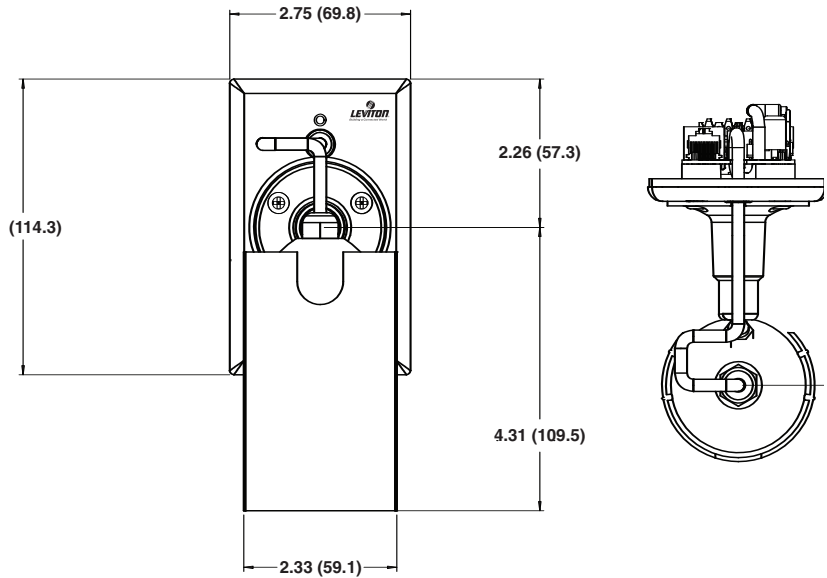

High Resolution Indoor/Outdoor Color Camera System

**VSIND-0SC, VSOUT-00W,
VSHUB-000**

.....

DIMENSIONAL DRAWINGS

Camera Hub

Outdoor Camera

Indoor Camera

Leviton Mfg. Co., Inc.
 59-25 Little Neck Pkwy • Little Neck, NY 11362-2591 • Tech Line: 1-800-824-3005 • Fax: 1-800-832-9538