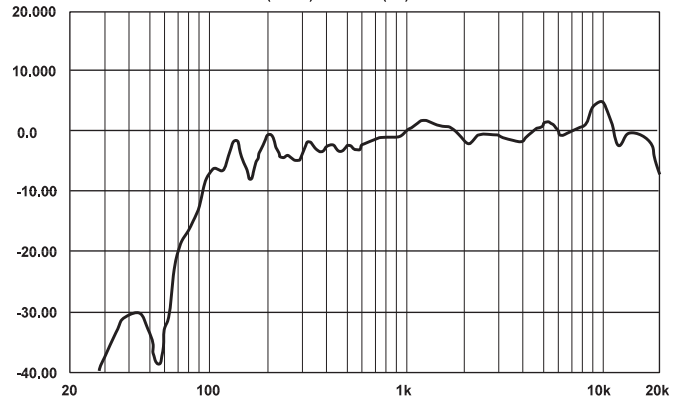

AUDIO PRECISION IMPLSLOG AMP1(dBFS) vs. FREQ(Hz)

BOGEN®
COMMUNICATIONS, INC.

50 Spring Street, Ramsey, NJ 07446
201-934-8500 FAX: 201-934-9832
Web Site: www.bogen.com