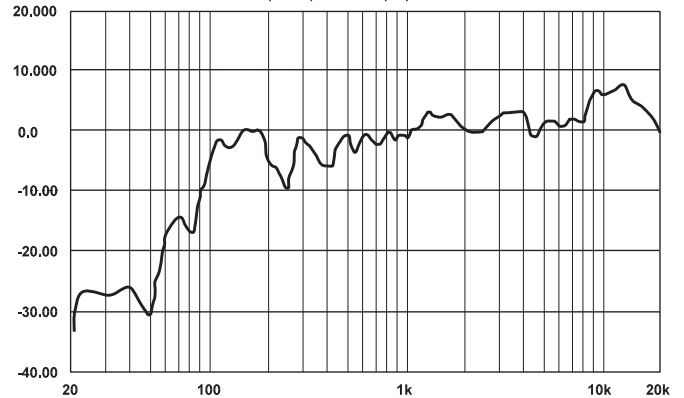

AUDIO PRECISION IMPLSLOG AMP1(dBFS) vs. FREQ(Hz)

FG30

Power (RMS):	30 watts
Frequency Range:	80 Hz to 20 kHz
SPL (1W, 1M):	86 dB
Inputs:	8-ohm and 70V
Taps:	10, 15, 20, 30 watts/switch selected
Connections:	Color-coded push terminals
Dimensions:	5-7/8" W x 9" H x 5-5/8" D
Weight:	6 lb.
Typical Applications:	BGM/FGM/Paging in restaurants, stores, lounges, conference/multi-media rooms, transportation terminals