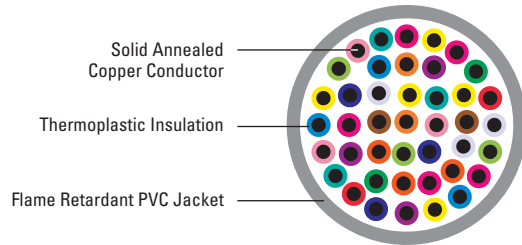

# Category 3 CMR/CMP

2-Pair – 400-Pair

Specifications	
<b>Pair Count</b>	Available in 2-pair up to 400-pair
<b>Conductor</b>	Solid annealed copper
<b>AWG (mm)</b>	24 (0.51)
<b>Insulation</b>	Thermoplastic
<b>Jacket</b>	CMR: Flame retardant (FR) PVC CMP: FR, low smoke PVC
<b>Characteristic Impedance (Ohms)</b>	100 ± 15
<b>Performance Compliance</b>	UL 444 CSA C22.2 No. 214-08 UL 1666 NFPA 262 ANSI/TIA-568-C.2 ANSI/ICEA S-90-661-2008 RoHS-compliant
<b>NRTL Programs</b>	UL, c(UL) Listed CMR UL, c(UL) Listed CMP

## Product Description

The ideal choice for LAN transmission with specified bandwidth up to 16 MHz. These cables are used for voice and data communications and can handle application bandwidths up to 16 MHz. Other uses for these cables include indoor use on customer premises for the interconnection of telephone key systems, PBX and intercom systems. Product is offered for both plenum (CMP) and riser (CMR) applications.

## Features

- CMR and CMP constructions use extremely flexible, FR-PVC jacket
- Jacket color options
- Band marked or striped insulated conductors