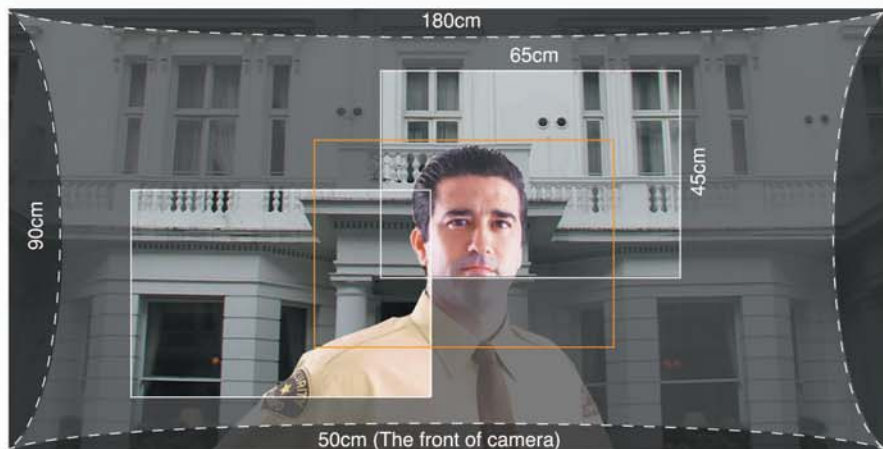

JA Series

Open Voice PanTilt Color Video
Integratable Entry Security Solution

 **AIPHONE**[®]

Shown : JA-2MECD

The JA Series is designed to meet all your entry security needs. Expanded capacity, seamless integration to CCTV system, and built in selective door release are just a few of the standard features of this remarkable system. Adding an optional digital recorder style master ensures that all facets of a CCTV system can be covered in one convenient package.

PanTilt enables control over a wide field of vision.

The field of vision can be controlled in any direction to match the standing position of the visitor

The image of the PanTilt video door station can be adjusted to a more visible position from inside the building, using control located below the four inch color monitor.