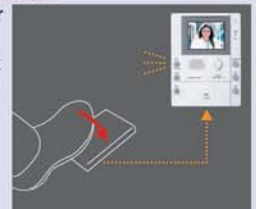

Function for monitoring and recording suspicious behavior

- If you think there is something suspicious outside, press the MONITOR button on any inside unit to see and hear what's going on.
- Press the REC button to manually activate the image recording.

Room-to-Room Communication

All-Call to all room stations simultaneously from any of the connected room stations. Reply to an all call by simply pressing the "TALK" button. Door calls may be transferred to any station in the system.

Nighttime visitors can also be viewed in color

Color video is operational during low light conditions when white illuminator LEDs built into the video door station automatically activate. (Brightness of subject 5 lux or more, approx. 30cm in front of the camera)

Electric door release

Two door release contacts for selective control.

External talk switch Connection

An optional foot switch or any other dry closure contact device can operate the "TALK" switch. When it is difficult to press the TALK button on the monitor for whatever reason, you can communicate by stepping on a foot switch. Any normally open switch can be used to activate the TALK button.