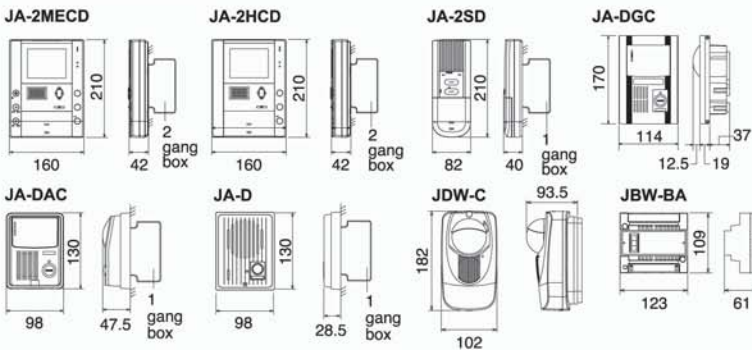

Unit Dimensions