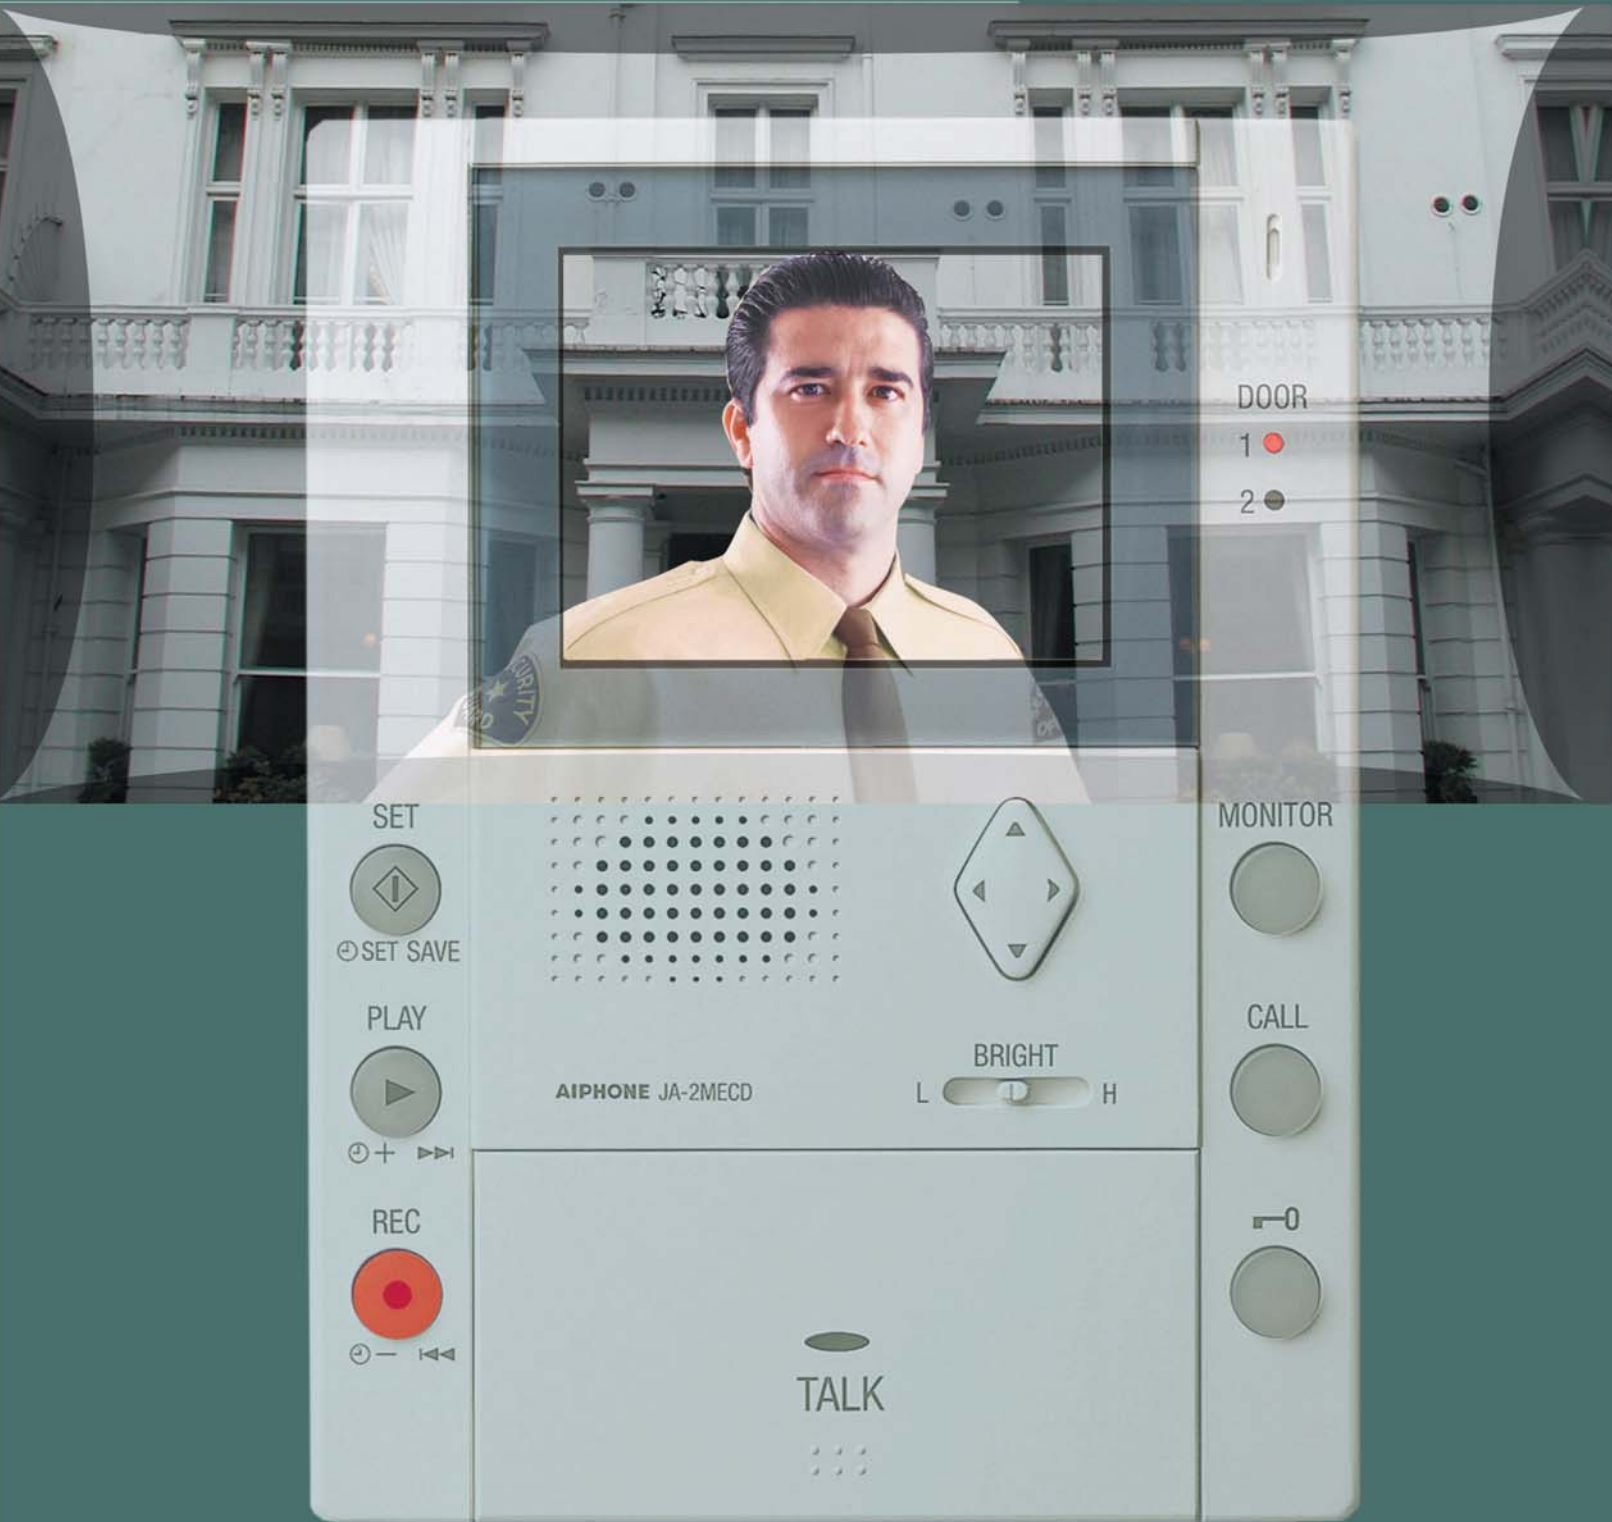

JA Series

Open Voice PanTilt Color Video
Integratable Entry Security Solution

 **AIPHONE**[®]

Shown : JA-2MECD

The JA Series is designed to meet all your entry security needs. Expanded capacity, seamless integration to CCTV system, and built in selective door release are just a few of the standard features of this remarkable system. Adding an optional digital recorder style master ensures that all facets of a CCTV system can be covered in one convenient package.

Aiphone's color video system protects homes

2 PanTilt video door stations and 2 Motion-sensor cameras allow you to visually communicate with visitors and spot suspicious people from 3 rooms, and the camera images can be recorded.

PanTilt enables control over a wide field of vision.

The field of vision can be controlled in any direction to match the standing position of the visitor

The image of the PanTilt video door station can be adjusted to a more visible position from inside the building, using control located below the four inch color monitor.

The motion sensor camera detects intruders, alerts the inside through a video image and alarm.

Alerts interior stations with video and alarm activation

- When an intruder is detected, the inside of the building is alerted through a video image and alarm.
- The motion-sensor camera activates 1 minute after the SET button is pressed.