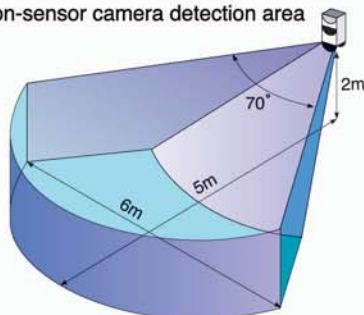

■ Motion-sensor camera detection area