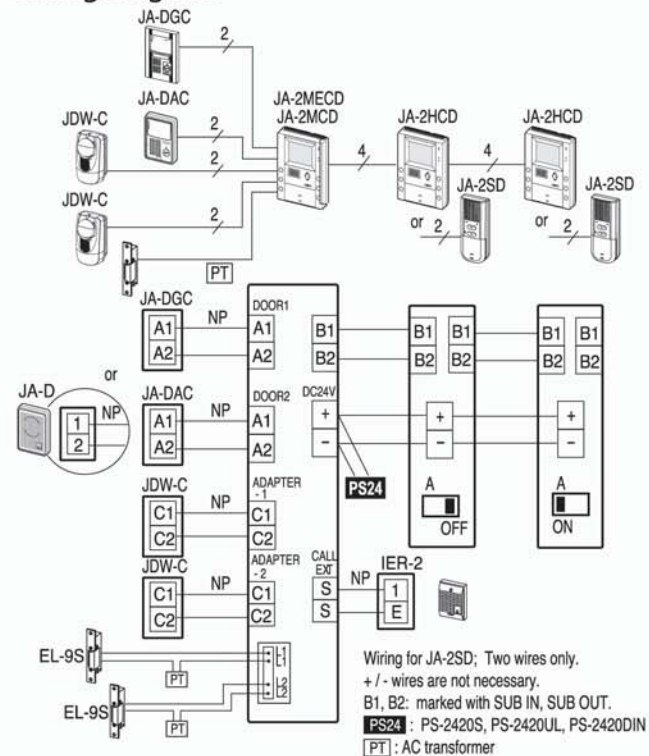

JA-2SD

Audio Sub Station

- Hands-free VOX or Push-To-Talk Communication
- All Call to other units in system
- Instant on when called
- Selective door release

Accessories

KAW-D
30 Degree mounting bracket for JA-DAC or JA-D

IER-2
Door call-in chime extension speaker

JBW-BA
Long distance adaptor Up to 350m distance between video door station and master station

EL-9S
Door release 12V AC, 0.35A (Requires an AC transformer)

Specifications (JA-2MECD, JA-2MCD)

Power source	DC 24V (Use PS-2420S, PS-2420UL, PS-2420DIN)
Current consumption	JA-2MECD: max.750mA. JA-2MCD: 680mA JA-2HCD: 290mA
Calling	Chime. Image & voice, approx. 30 sec.
Communication	AUTO; Press TALK momentarily, then talk/listen is auto voice-actuated MANUAL; Press TALK 1 sec. or more Then, press to talk, release to listen
Video monitor	4" TFT color LCD
Scanning line	525 lines
Door release	AC 12V, 350mA (dry closure contact L,L)
Wiring	2-wire parallel, door to master 4-wire parallel, station to station Vinyl-jacketed, PE insulation (Non-Twisted, Non-Shielded)
Wiring distance	JA Master - Door 100m (1.0mmø) JA Master - JA sub 100m (1.0mmø) JA Master - Power 10m (1.0mmø) JA Master - JDW-C 100m (1.0mmø)

Wiring Diagram