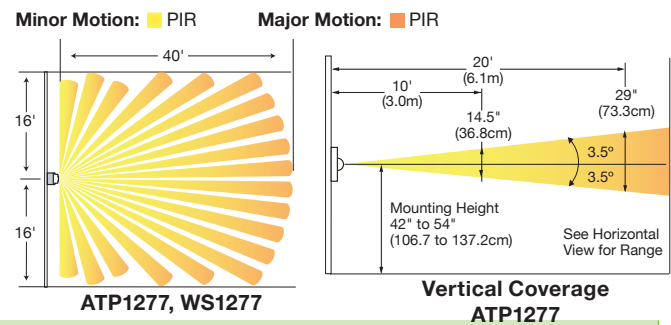

Specifications

Electrical	ATP1277/74 Series	WS1277/74
Power Supply	120/277V AC, 60Hz	120/277V AC, 60Hz

Load Capacity	ATP1277/74 Series	WS1277/74
Incandescent	0 to 800 watts	0 to 800 watts
120V Ballast	0 to 800 watts	0 to 800 watts
277V Ballast	0 to 1200 watts	0 to 1200 watts
Agency Approvals	UL Listed, cULus Certified	UL Listed, cULus Certified
Warranty	5 years	5 years

Physical	ATP1277/74 and WS1277/74 Series
Housing	Flame retardant UL 94 V-0 ABS
Lens	Polyethylene
Dimensions	Face 2.61"H x 1.29"W, 0.73"D (from wall out)
Mounting Height	42 to 54 inches above floor

Sensing Indicator	ATP1277/74 and WS1277/74 Series
Passive Infrared	Red LED

Environmental	ATP1277/74 and WS1277/74 Series
Operating	32°F to 122°F (0°C to 50°C) with rate of change not exceeding 20°F (11°C) per hour; 20% to 90% non-condensing relative humidity
Storage	-40°F to 150°F (-40°C to 65°C); 20% to 90% non condensing relative humidity

Controls	ATP1277/74 Series	WS1277/74
Time Delay	Digital, test (20 seconds), Adaptive 5 to 30 minutes	Manual 20 seconds to 30 minutes
Ambient Light	Digital, pushbutton, 30 to 300 foot candles	Digital, pushbutton, 30 to 300 foot candles
Front Press Switch	Auto/Momentary Off (30 minutes after last motion, switch returns to automatic mode)	Auto/Momentary Off (30 minutes after last motion, switch returns to automatic mode)
Service Switch	Auto/Off	Auto/Off

Coverage Patterns