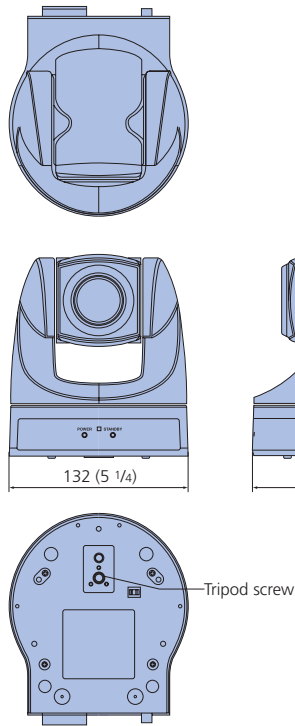

Fig. 1 Comparison: IR Sensitivity and Smear

When auto slow shutter is on

Fig. 2 Auto ICR

Fig. 3 AE Spot Setting

SPECIFICATIONS

	EVI-D70 & EVI-D70/W	EVI-D70P & EVI-D70P/W
Signal system	NTSC	PAL
Image sensor	1/4-type EXview HAD CCD	
Number of effective pixels (H x V)	768 x 494	752 x 582
Horizontal resolution	470 TV lines (wide end)	460 TV lines (wide end)
Lens	18x zoom, f=4.1 mm (wide) to 73.8 mm (tele), F1.4 to F3.0	
Horizontal angle of view	2.7° (tele end) to 48° (wide end)	
Minimum object distance	10 mm (wide end), 800 mm (tele end)	
Minimum illumination	1 lx (F1.4)	
Auto exposure	Auto/Manual/Priority AE, Exposure compensation, Back-light compensation	
Shutter speed	1 to 1/10,000 s	
Gain	Auto/Manual (-3 to +28 dB, 2 dB steps)	
White balance	Auto/ATW/Indoor/Outdoor/One push/Manual	
S/N ratio	More than 50 dB	
Pan/tilt	Pan: ±170° (Max. speed: 100°/s), Tilt: -30° to +90° (Max. speed: 90°/s)	
Position preset	6 positions	
Picture effect	Neg. Art, Black & White	
Video output	VBS, Y/C	
Control terminal	RS-232C (8-pin mini DIN) control (VISCA)/RS-422 (9-pin) control (VISCA), baud rate: 9.6 Kb/s, 38.4 Kb/s	
Power requirement	DC 10.8 to 13.2 V	
Power consumption	12 W	
Operating temperature	32 to 40 °F (0 to 40 °C)	
Storage temperature	-4 to +140 °F (-20 to +60 °C)	
Dimensions (W x H x D)	5 1/4 x 5 3/4 x 5 3/4 inches (132 x 144 x 144 mm)	
Weight	2 lb 2 oz (950 g)	
Body color	Black, White	
Supplied accessories	AC adaptor, IR remote commander unit, Ceiling bracket, Operating instructions	
Optional accessories	RM-BR300 remote controller with joystick*	

*Not all functions are supported. See www.sony.com/videocameras for additional information.

DIMENSIONS

PANTILT RANGE

SONY

Sony Electronics Inc.
1 Sony Drive
Park Ridge, NJ 07656
www.sony.com/videocameras

IS-1174-A
MK10053V2IW04FEB