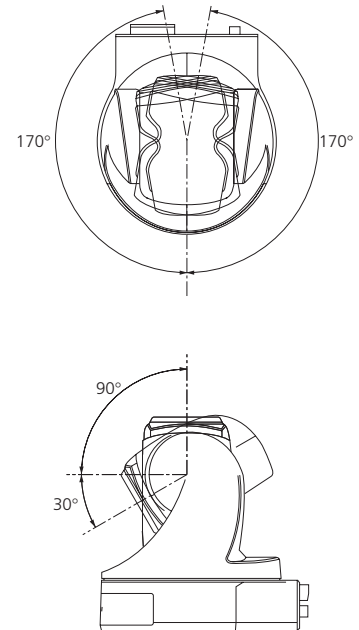

Fig. 1 Comparison: IR Sensitivity and Smear

When auto slow shutter is on

Fig. 2 Auto ICR

Fig. 3 AE Spot Setting

SPECIFICATIONS

	EVI-D70 & EVI-D70/W	EVI-D70P & EVI-D70P/W
Signal system	NTSC	PAL
Image sensor	1/4-type EXview HAD CCD	
Number of effective pixels (H x V)	768 x 494	752 x 582
Horizontal resolution	470 TV lines (wide end)	460 TV lines (wide end)
Lens	18x zoom, f=4.1 mm (wide) to 73.8 mm (tele), F1.4 to F3.0	
Horizontal angle of view	2.7° (tele end) to 48° (wide end)	
Minimum object distance	10 mm (wide end), 800 mm (tele end)	
Minimum illumination	1 lx (F1.4)	
Auto exposure	Auto/Manual/Priority AE, Exposure compensation, Back-light compensation	
Shutter speed	1 to 1/10,000 s	
Gain	Auto/Manual (-3 to +28 dB, 2 dB steps)	
White balance	Auto/ATW/Indoor/Outdoor/One push/Manual	
S/N ratio	More than 50 dB	
Pan/tilt	Pan: ±170° (Max. speed: 100°/s), Tilt: -30° to +90° (Max. speed: 90°/s)	
Position preset	6 positions	
Picture effect	Neg. Art, Black & White	
Video output	VBS, Y/C	
Control terminal	RS-232C (8-pin mini DIN) control (VISCA)/RS-422 (9-pin) control (VISCA), baud rate: 9.6 Kb/s, 38.4 Kb/s	
Power requirement	DC 10.8 to 13.2 V	
Power consumption	12 W	
Operating temperature	32 to 40 °F (0 to 40 °C)	
Storage temperature	-4 to +140 °F (-20 to +60 °C)	
Dimensions (W x H x D)	5 1/4 x 5 3/4 x 5 3/4 inches (132 x 144 x 144 mm)	
Weight	2 lb 2 oz (950 g)	
Body color	Black, White	
Supplied accessories	AC adaptor, IR remote commander unit, Ceiling bracket, Operating instructions	
Optional accessories	RM-BR300 remote controller with joystick*	

*Not all functions are supported. See www.sony.com/videocameras for additional information.

DIMENSIONS

PANTILT RANGE

SONY

Sony Electronics Inc.
1 Sony Drive
Park Ridge, NJ 07656
www.sony.com/videocameras

IS-1174-A
MK10053V2IW04FEB