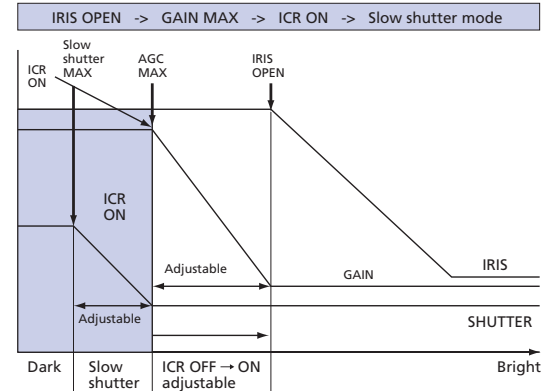

Fig. 1 Comparison: IR Sensitivity and Smear

When auto slow shutter is on

Fig. 2 Auto ICR

Fig. 3 AE Spot Setting

SPECIFICATIONS

	EVI-D70 & EVI-D70/W	EVI-D70P & EVI-D70P/W
Signal system	NTSC	PAL
Image sensor	1/4-type EXview HAD CCD	
Number of effective pixels (H x V)	768 x 494	752 x 582
Horizontal resolution	470 TV lines (wide end)	460 TV lines (wide end)
Lens	18x zoom, f=4.1 mm (wide) to 73.8 mm (tele), F1.4 to F3.0	
Horizontal angle of view	2.7° (tele end) to 48° (wide end)	
Minimum object distance	10 mm (wide end), 800 mm (tele end)	
Minimum illumination	1 lx (F1.4)	
Auto exposure	Auto/Manual/Priority AE, Exposure compensation, Back-light compensation	
Shutter speed	1 to 1/10,000 s	
Gain	Auto/Manual (-3 to +28 dB, 2 dB steps)	
White balance	Auto/ATW/Indoor/Outdoor/One push/Manual	
S/N ratio	More than 50 dB	
Pan/tilt	Pan: ±170° (Max. speed: 100°/s), Tilt: -30° to +90° (Max. speed: 90°/s)	
Position preset	6 positions	
Picture effect	Neg. Art, Black & White	
Video output	VBS, Y/C	
Control terminal	RS-232C (8-pin mini DIN) control (VISCA)/RS-422 (9-pin) control (VISCA), baud rate: 9.6 Kb/s, 38.4 Kb/s	
Power requirement	DC 10.8 to 13.2 V	
Power consumption	12 W	
Operating temperature	32 to 40 °F (0 to 40 °C)	
Storage temperature	-4 to +140 °F (-20 to +60 °C)	
Dimensions (W x H x D)	5 1/4 x 5 3/4 x 5 3/4 inches (132 x 144 x 144 mm)	
Weight	2 lb 2 oz (950 g)	
Body color	Black, White	
Supplied accessories	AC adaptor, IR remote commander unit, Ceiling bracket, Operating instructions	
Optional accessories	RM-BR300 remote controller with joystick*	