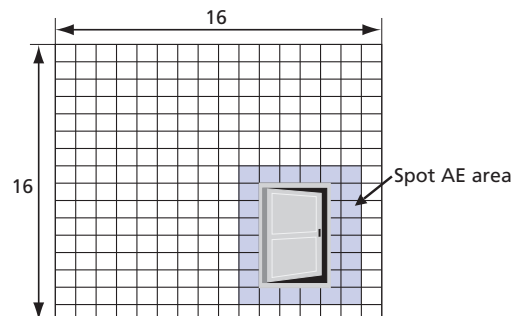

Fig. 1 Comparison: IR Sensitivity and Smear

When auto slow shutter is on

Fig. 2 Auto ICR

Fig. 3 AE Spot Setting

SPECIFICATIONS

	EVI-D70 & EVI-D70/W	EVI-D70P & EVI-D70P/W
Signal system	NTSC	PAL
Image sensor	1/4-type EXview HAD CCD	
Number of effective pixels (H x V)	768 x 494	752 x 582
Horizontal resolution	470 TV lines (wide end)	460 TV lines (wide end)
Lens	18x zoom, f=4.1 mm (wide) to 73.8 mm (tele), F1.4 to F3.0	
Horizontal angle of view	2.7° (tele end) to 48° (wide end)	
Minimum object distance	10 mm (wide end), 800 mm (tele end)	
Minimum illumination	1 lx (F1.4)	
Auto exposure	Auto/Manual/Priority AE, Exposure compensation, Back-light compensation	
Shutter speed	1 to 1/10,000 s	
Gain	Auto/Manual (-3 to +28 dB, 2 dB steps)	
White balance	Auto/ATW/Indoor/Outdoor/One push/Manual	
S/N ratio	More than 50 dB	
Pan/tilt	Pan: ±170° (Max. speed: 100°/s), Tilt: -30° to +90° (Max. speed: 90°/s)	
Position preset	6 positions	
Picture effect	Neg. Art, Black & White	
Video output	VBS, Y/C	
Control terminal	RS-232C (8-pin mini DIN) control (VISCA)/RS-422 (9-pin) control (VISCA), baud rate: 9.6 Kb/s, 38.4 Kb/s	
Power requirement	DC 10.8 to 13.2 V	
Power consumption	12 W	
Operating temperature	32 to 40 °F (0 to 40 °C)	
Storage temperature	-4 to +140 °F (-20 to +60 °C)	
Dimensions (W x H x D)	5 1/4 x 5 3/4 x 5 3/4 inches (132 x 144 x 144 mm)	
Weight	2 lb 2 oz (950 g)	
Body color	Black, White	
Supplied accessories	AC adaptor, IR remote commander unit, Ceiling bracket, Operating instructions	
Optional accessories	RM-BR300 remote controller with joystick*	