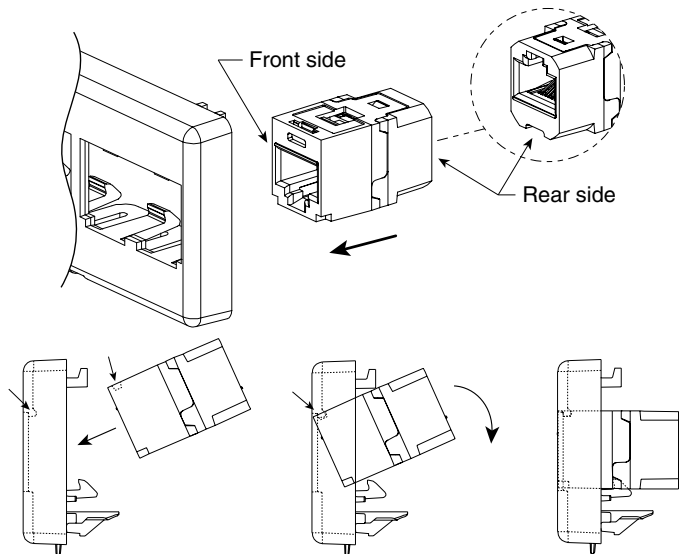

MINI-COM Category 6 and 5e Coupler Modules

Part Number: CC5E88**, CC688**

© Panduit Corp. 2007

INSTALLATION INSTRUCTIONS PN388A

** Denotes color.

For Instructions in Local Languages
and Technical Support:

www.panduit.com/resources/install_maintain.asp