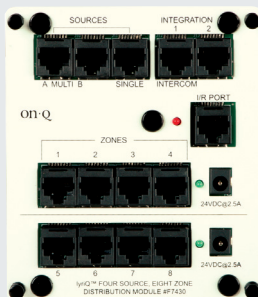

Keypad volume controls communicate with each other via their own dedicated bus to facilitate features such as whole house control.

Stylish modern look that nicely complements the inQUIRE™ Intercom System.

F7400

PRODUCT SPOTLIGHT

The On-Q lyriQ Four Source, Eight-Zone Distribution Module, together with other lyriQ components and source equipment, creates a versatile whole house multi-source audio system that fills the home with high-quality audio.

FEATURES

- Dedicated source selection up to four sources to eight zones
- Expand any zone with a single source distribution module (not included)
- Includes a built-in Audio Interrupt for Intercom System
- Transmits audio, power and infrared data via one Cat 5 cable

F7430 Four Source, Eight Zone Distribution Module

F7428 Triple Source Input Module

FEATURES

- Homeowners can listen to music in different rooms at the same time with many audio options such as digital music, CDs, XM Satellite Radio, tuner or stereo
- User-friendly keypad volume controls make it simple for anyone to operate
- Dedicated source selection allows homeowner to choose the room, then choose the music
- Control all the keypads as well as stereo equipment using infrared technology from anywhere in the home with whole house commands
- Integrates seamlessly with other On-Q systems within the home – such as the inQUIRE Intercom System
- Enhances homeowners' quality of life by adding music to their lifestyle, inside or out