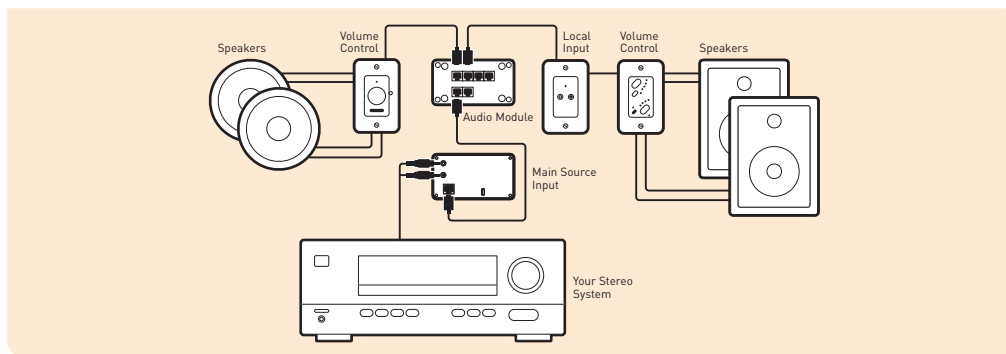

TIPS & TECHNOLOGY: lyriQ AUDIO APPLICATION

For additional technical or application-specific information, call (800) 321-2343 or visit our website at www.onqlegrand.com.

Distributed by: