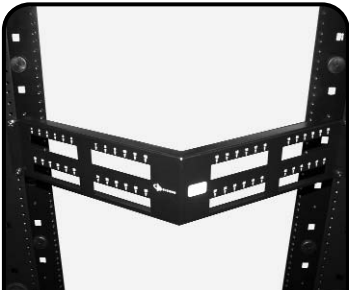

1 Using the #12-24 screws provided, mount the patch panel to the desired position on a 19" relay rack or equivalent.