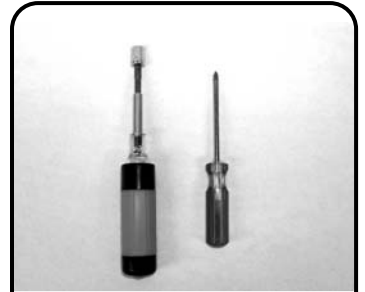

## Description

The angled MAX patch panel is designed to support high-density applications without the need for horizontal cable management.

Note: 48-port panel shown throughout.