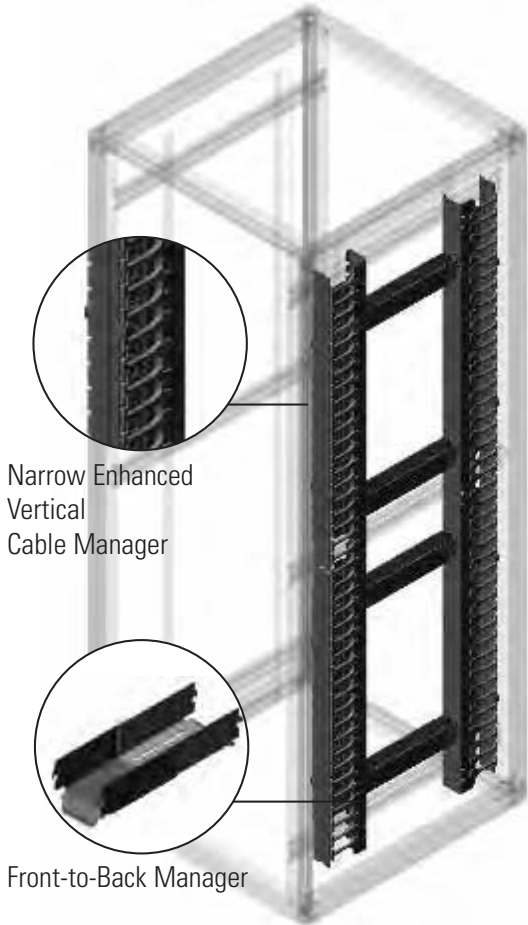

Enhanced Cable Managers

Enhanced Vertical Managers allow cables to be organized by rack-mount unit, making it easier to trace individual cables during moves, adds and changes. Additionally, two Enhanced Vertical Managers can be connected with Front-to-Back Managers (as shown) to create a complete pathway for cables that connect network switches and computers within the same or adjacent cabinets.

Enhanced Vertical Managers are available in two sizes for large and extra-large cable capacities. The narrow version can be added to any MegaFrame Cabinet. The wide version is used in any 23"W MegaFrame Cabinet that has been converted into a 19" rack solution with CPI's 23"-19" Rail Adapter Kit (P/N 10587, page 2-83). Both models include a lockable, snap-on door to protect cables. The matching Front-to-Back Managers (sold in pairs) snap onto the vertical managers and adjust to match the depth of the cable managers.

- Cable openings in Enhanced Vertical Manager allow cables to exit by rack-mount unit; openings have rounded edges to protect cable and will not deform or break
- The back side of the Enhanced Vertical Manager has four edge-protected cable pass-through ports for front-to-back cabling
- Cover snaps on and opens to the right or left
- Front-to-Back Managers adjust in depth to connect the front and rear Enhanced Vertical Manager
- Constructed of high-strength lightweight aluminum