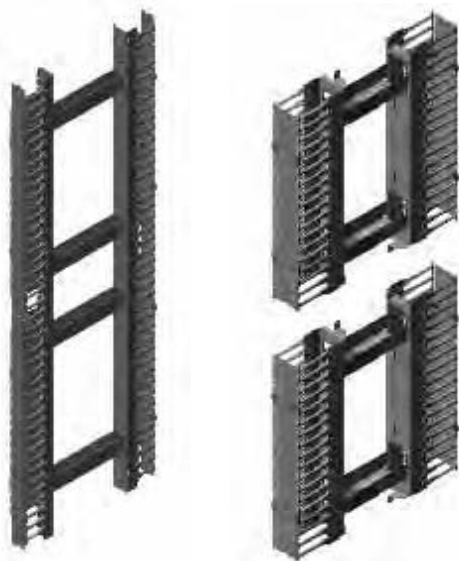

Shown:
(2) 13171-700
(2) 13169-701

Shown:
(2) 13170-700
(2) 13168-701

Part Number	Description H x W x D in (mm)	Shipping Weight lb (kg)
Enhanced Vertical Manager, Narrow		
13171-702	72 x 3.50 x 5.23 (1830 x 88.9 x 132.8)	9 (4.1)
13171-701	78 x 3.50 x 5.23 (1980 x 88.9 x 132.8)	10 (4.5)
13171-700	84 x 3.50 x 5.23 (2130 x 88.9 x 132.8)	11 (5.0)
Enhanced Vertical Manager, Wide		
13170-702	72 x 4.75 x 8.77 (1830 x 120.7 x 222.8)	11 (5.0)
13170-701	78 x 4.75 x 8.77 (1980 x 120.7 x 222.8)	12 (5.4)
13170-700	84 x 4.75 x 8.77 (2130 x 120.7 x 222.8)	13 (5.9)
Front-to-Back Horizontal Manager, Narrow		
13169-701	2.38 x 1.74 (60.5 x 44.2), 2 each	3 (1.4)
Front-to-Back Horizontal Manager, Wide		
13168-701	2.38 x 3.77 (60.5 x 95.8), 2 each	2 (0.9)