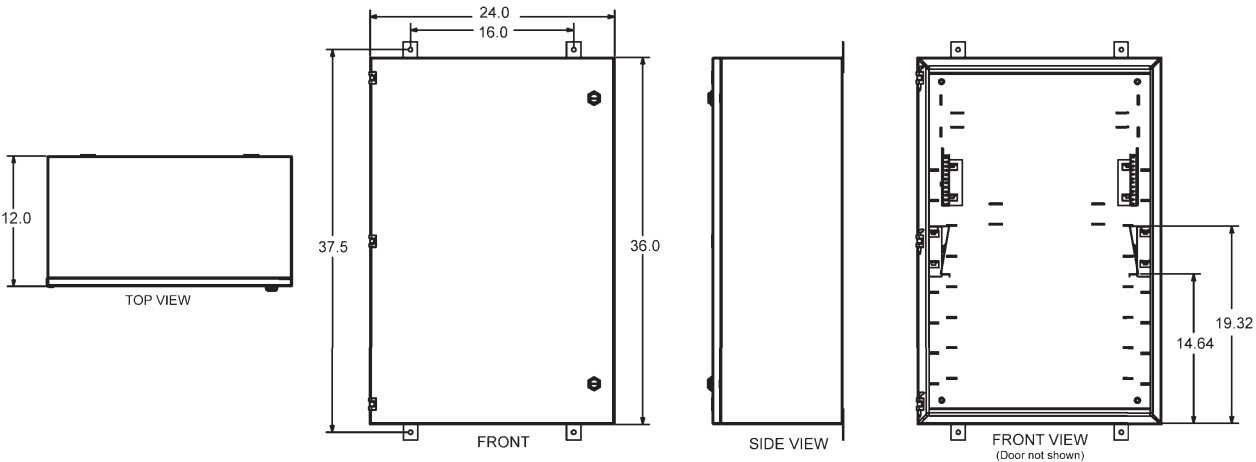

DIMENSIONS

ACCESSORIES

Description	Catalog No.	Description	Catalog No.	Description	Catalog No.
Plywood Backboard, 3/4" 20"H x 19"W	REKBB20	Equipment Mounting Bracket, 5U	REKZ	Fiber Patch Panel Bracket (accepts 1 FSP panel)	REKFP
30"H x 19"W	REKBB30	110/66 Block Mounting Rails (accepts five 100-pair/110-pair blocks)	REK110	Power Kit, 20A	REKP
40"H x 19"W	REKBB40	Patch Panel Bracket Bottom-hinged, 4U	REK19		

Please see our complete offering of products used with the RE-BOX® enclosure detailed in the RE-BOX® Accessories datasheet.

Hubbell Premise Wiring

HUBBELL INCORPORATED (Delaware)
14 Lord's Hill Road • Stonington, CT 06378-0901 • (860) 535-8326 • 800-626-0005
Fax: (860) 535-8328 • Internet site: <http://www.hubbell-premise.com>

Worldwide Locations

Hubbell Premise Wiring, Asia Pacific
Hubbell Canada Inc.
Hubbell Premise Wiring, Central America
Hubbell Premise Wiring, China
Hubbell Premise Wiring, Colombia
Hubbell Premise Wiring, Europe
Hubbell Int'l. Inc., Korea Branch

852-2836-7131 Fax: 852-2836-7132
905-839-1138 Fax: 905-839-9108
506-309-4158 Fax: 506-260-1616
8621-6309-0119 Fax: 8621-6309-0122
571-245-8940 Fax: 571-340-0925
44-01283 500500 Fax: 44-01283 500400
82-2-(0)2607-1363 Fax: 82-2-(0)2603-7388

Hubbell Premise Wiring, Latin America
Hubbell de Mexico, S.A. de C.V.
Hubbell Premise Wiring, Middle East
Hubbell-Taian Co., Ltd., Taiwan
Hubbell Premise Wiring, Turkey
Hubbell Premise Wiring, Venezuela

305-408-4501 Fax: 305-408-8201
(5255) 9151-9999 Fax: (5255) 9151-9989
971-4-393-4192 Fax: 971-4-393-4194
886-2-2522-1862 Fax: 886-2-2522-1872
90-216-313-5016 Fax: 90-216-414-8148
58-416-680-7453 Fax: 58-281-274-7900