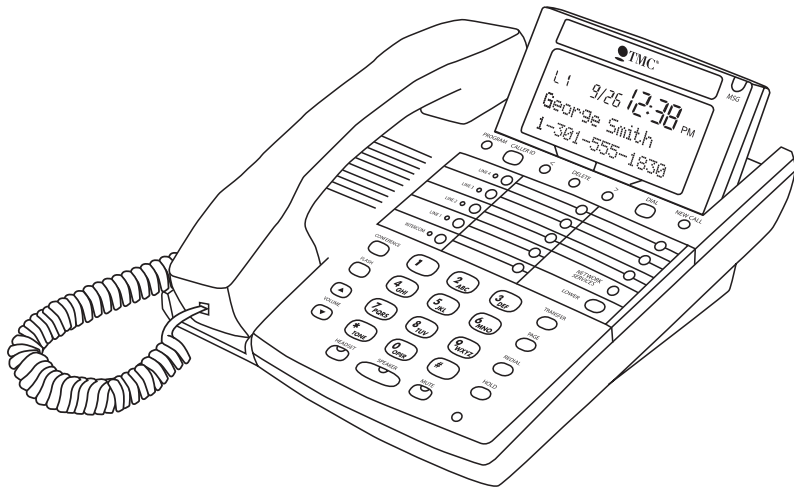

EPIC™

PLUG & PLAY PHONE SYSTEM

ET4300

4 Line Intercom Speakerphone

with Caller ID and Jumbo Pivoting Display

Sold by:

SYSTEM FEATURES

EXPANDABLE UP TO 16 STATIONS

All Epic telephones are compatible with each other and can accommodate up to 4 lines and 16 stations.

Combine Up To 16 Epic Phones & Feature Modules...

To Create Your Own Fully Featured Phone System!

FULL-FEATURED INTERCOM