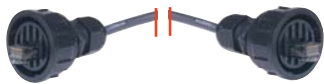

HI-Impact™ Cords

Call for additional product information

HI-Impact to HI-Impact Connector

Type	Cat. No.
Cat 6	HI6XXEE*
Cat 5e	HI5EXXEE
Cat 5e, Shielded	HI5ESXXEE**
F-type	HIFXXEE**
M12, 4-position female	HIM12XXEE**