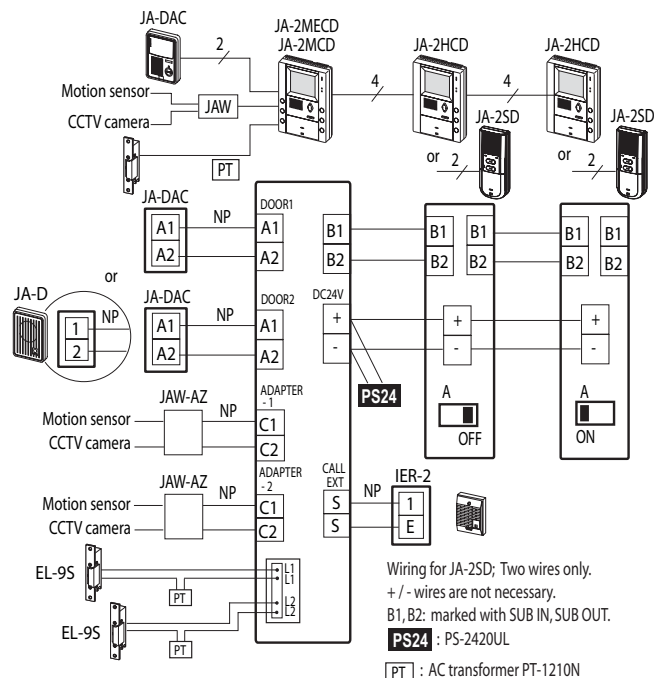

Specifications (JA-2MECD, JA-2MCD)

Power source DC 24V (Use PS-2420UL)
Current consumption JA-2MECD: max.750mA. JA-2MCD: 680mA. JA-2HCD: 290mA. JA-2SD: 120mA.
Calling Chime. Image & voice, approx.30sec.
Communication AUTO; Press TALK momentarily, then talk/listen is auto voice-actuated. MANUAL; Press TALK 1sec. or more. Then, press to talk, release to listen.
Video monitor 4" TFT color LCD
Scanning line 525 lines
Door release AC 12V, 350mA (dry closure contact L,L)
Wiring 2-wire parallel, door to master
4-wire parallel, station to station (non-twisted nor shielded). Vinyl-jacket, PE insulation
Wiring distance JA Master - Door 330' (18 AWG)
JA Master - JA sub 330' (18 AWG)
JA Master - Power 30' (18 AWG)
JA Master - JAW-AZ 330' (18 AWG)

Wiring Diagram