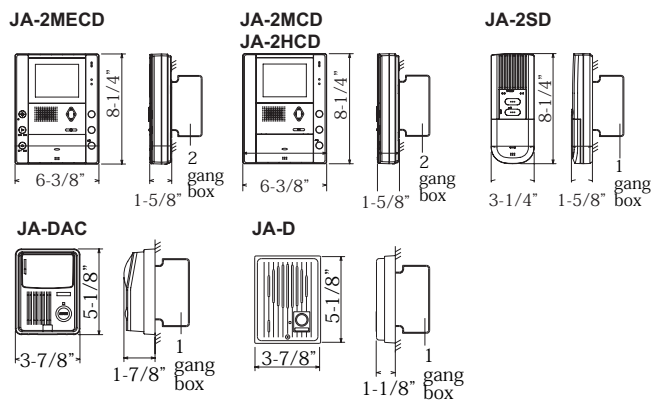

Unit Dimensions

ISO 9001:2000 Certified
Aiphone Communications

ISO 9001 Certified
Aiphone Corp. Ltd.

ISO 14001 Certified
Aiphone Corp. Ltd.

Deming Prize Recipient
Aiphone Corp. Ltd.

Sold by:

<http://www.TWAcomm.com>
Toll Free: (877) 892-2666

AIPHONE®
Leading the Way
Printed in USA (A)