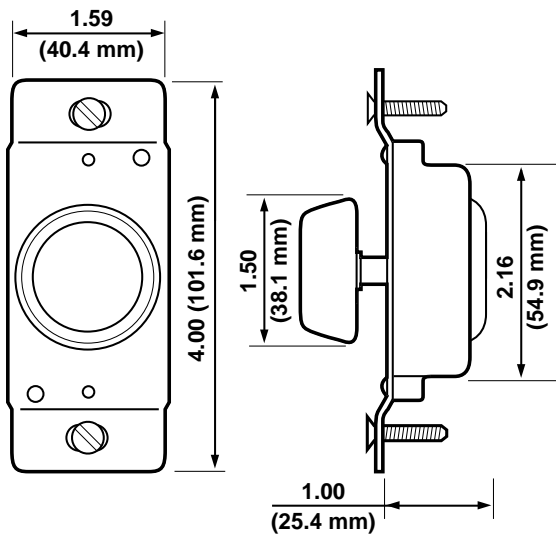

TRIMATRON DELUXE PUSH-ON/PUSH-OFF DIMMER
Cat. No. 6681-I