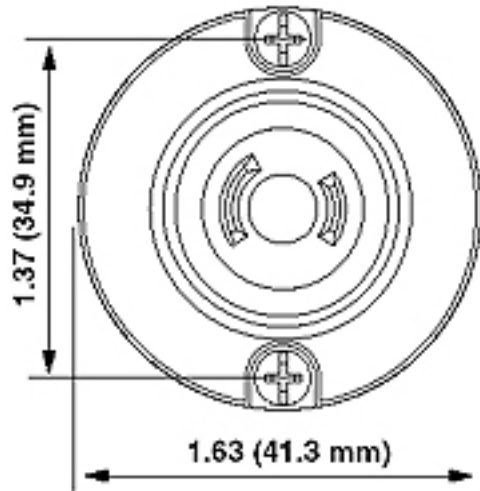

Dimensional Diagram

SPECIFICATION SUBMITTAL

JOB NAME: ____	CATALOG NUMBERS: ____	
JOB NUMBER: ____	____	____

Leviton Manufacturing Co., Inc.

201 North Service Road, Melville, NY 11747

Telephone: 1-800-323-8920 · FAX: 1-800-832-9538 · Tech Line (8:30AM-7:30PM E.S.T. Monday-Friday): 1-800-824-3005

Leviton Manufacturing of Canada, Ltd.

165 Hymus Boulevard, Pointe Claire, Quebec H9R 1E9 · Telephone: 1-800-469-7890 · FAX: 1-800-824-3005

Leviton S. de R.L. de C.V.

Lago Tana 43, Mexico DF, Mexico CP 11290 · Tel.: (+52)55-5082-1040 · FAX: (+52)5386-1797 · www.leviton.com.mx

Visit our Website at: www.leviton.com

© 2007-2009 Leviton Manufacturing Co., Inc. All rights reserved. Subject to change without notice.