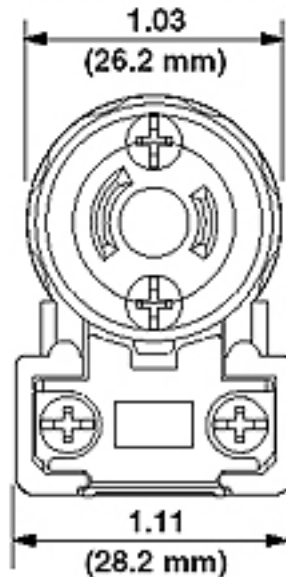

Voltage: 125/250 Volt

NEMA: ML3P

Pole: 3

Wire: 3

Cord Range: .218 - .430

Wire Gauge: 18-14 AWG

Blades/Contacts: Solid Brass

Body Material: Super Tough Nylon

Assembly Screws: Steel, Zinc Plated

Color: Black-White

Standards and Certifications: UL/CSA

Warranty: Lifetime Warranty

Color: Black-White

Dimensional Diagram

SPECIFICATION SUBMITTAL

JOB NAME: <input type="text"/>	CATALOG NUMBERS: <input type="text"/>
JOB NUMBER: <input type="text"/>	<input type="text"/>