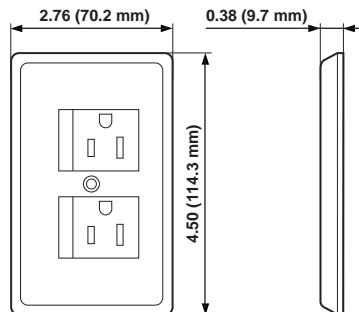

CHILD-RESISTANT WALLPLATE
Cat. No. 86002