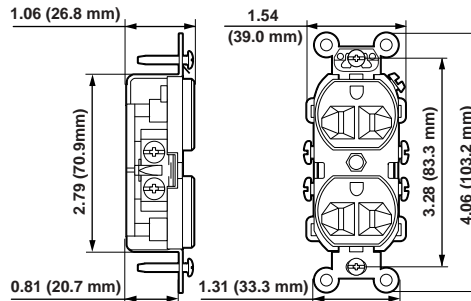

TAMPER-RESISTANT RECEPTACLE
Cat. No. 5321