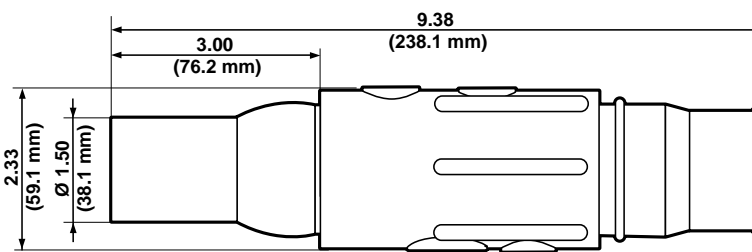

Male Vulcanized Plug—Crimped (Cable Size: 350–500MCM)

COLOR	COMPLETE CAT. NO.	CONTACT CAT. NO.	INSULATOR CAT. NO.
Black	19V22-E	19V22-C	19SVM-E
White	19V22-W	19V22-C	19SVM-W
Red	19V22-R	19V22-C	19SVM-R
Blue	19V22-B	19V22-C	19SVM-B
Green	19V22-G	19V22-C	19SVM-G
Yellow	19V22-Y	19V22-C	19SVM-Y
Orange	19V22-O	19V22-C	19SVM-O
Brown	19V22-H	19V22-C	19SVM-H

Female Vulcanized Plug—Crimped (Cable Size: 350–500MCM)

COLOR	COMPLETE CAT. NO.	CONTACT CAT. NO.	INSULATOR CAT. NO.
Black	19V25-E	19V25-C	19SVF-E
White	19V25-W	19V25-C	19SVF-W
Red	19V25-R	19V25-C	19SVF-R
Blue	19V25-B	19V25-C	19SVF-B
Green	19V25-G	19V25-C	19SVF-G
Yellow	19V25-Y	19V25-C	19SVF-Y
Orange	19V25-O	19V25-C	19SVF-O
Brown	19V25-H	19V25-C	19SVF-H

SPECIFICATIONS & FEATURES

- The 19 Series Ball Nose connectors are designed for general industrial applications

MALE VULCANIZED PLUG—CRIMPED
Cat. No. 19V21 and Cat. No. 19V22

FEMALE VULCANIZED PLUG—CRIMPED
Cat. No. 19V24 and Cat. No. 19V25