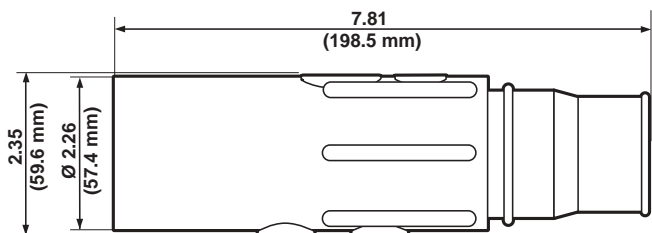

SPECIFICATIONS & FEATURES

- The 19 Series Ball Nose connectors are designed for general industrial applications

MALE VULCANIZED PLUG—CRIMPED
Cat. No. 19V21 and Cat. No. 19V22