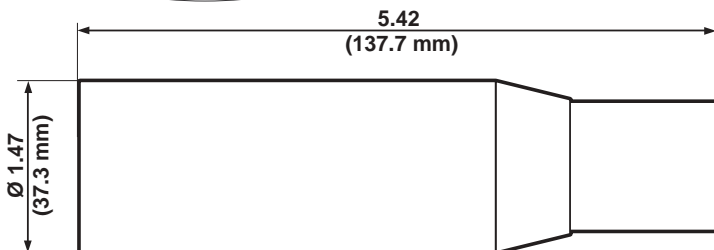

SPECIFICATIONS & FEATURES

- The 18 Series Ball Nose pin and sleeve type plugs, receptacles and connectors are used by the broadcast industry in Canada, as well as the welding industry in the United States

HEAVY DUTY MALE VULCANIZED PLUG—CRIMPED Cat. No. 18V23
MALE VULCANIZED PLUG—CRIMPED Cat. No. 18V24