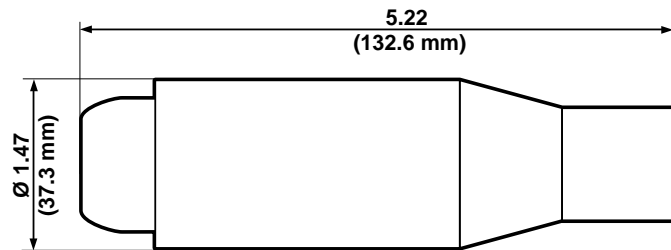

HEAVY DUTY FEMALE VULCANIZED PLUG—CRIMPED Cat. No. 18V27
FEMALE VULCANIZED PLUG—CRIMPED Cat. No. 18V28