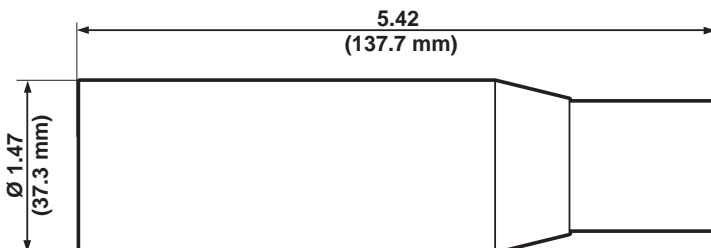

SPECIFICATIONS & FEATURES

- The 18 Series Ball Nose pin and sleeve type plugs, receptacles and connectors are used by the broadcast industry in Canada, as well as the welding industry in the United States.

MALE VULCANIZED PLUG—CRIMPED
Cat. No. 18V21 and Cat. No. 18V22