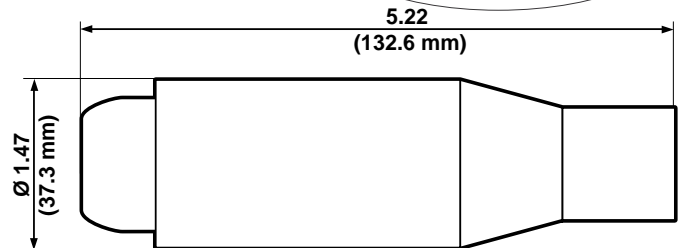

FEMALE VULCANIZED PLUG—CRIMPED
Cat. No. 18V25 and Cat. No. 18V26