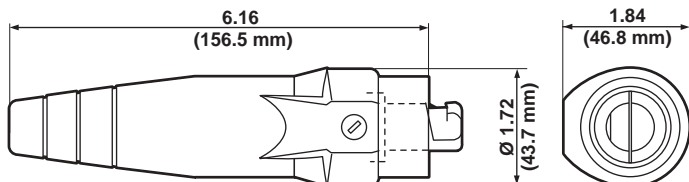

SPECIFICATIONS & FEATURES

- The 18 Series Ball Nose pin and sleeve type plugs, receptacles and connectors are used by the broadcast industry in Canada, as well as the welding industry in the United States

MALE DETACHABLE PLUG—CRIMPED Cat. No. 18D28
HEAVY DUTY MALE DETACHABLE PLUG—CRIMPED Cat. No. 18D27