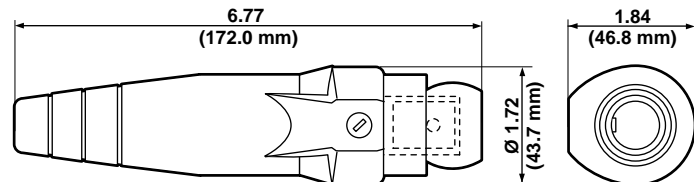

FEMALE DETACHABLE PLUG—CRIMPED Cat. No. 18D37
HEAVY DUTY FEMALE DETACHABLE PLUG—CRIMPED Cat. No. 18D36