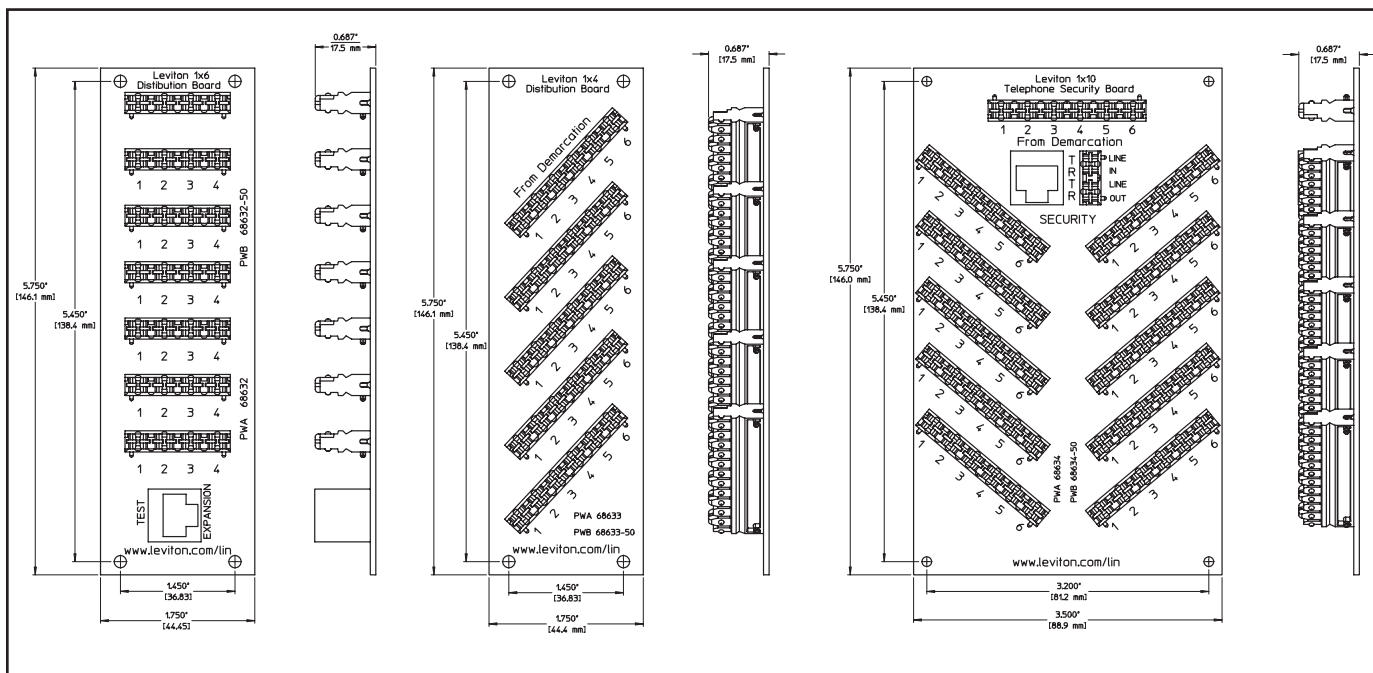

New Leviton Structured Media™ Telephone Expansion Boards

1x6

1x4

1x10

APPLICATION

Leviton's three new Telephone Expansion Board offerings are designed for use in Leviton's Structured Media Enclosures, including the Multi Dwelling Unit (MDU) Enclosure and the Series 140, 280 and 420 Structured Media Centers (SMC's) to support a variety of telephone distribution configurations. They quick-snap into molded-in brackets in Leviton's MDU Enclosure, or can be attached to Leviton Pre-Configured Structured Cabling Panels, Single Plastic Brackets or Expansion Plastic Brackets for mounting in Series 140, 280 and 420 Structured Media Centers

FEATURES

- 1 x 6 Bridged Telephone Expansion Board provides 4 lines to up to 6 locations and comes with IDC connectors for Cat 5 or 5e wire and a RJ45 expansion port
- 1 x 4 6-Line Bridged Telephone Expansion Board provides 6 lines to up to 4 locations and comes with IDC connectors for Cat 5 or 5e wire
- 1 x 10 6-Line Bridged Telephone Security Expansion Board provides 6 lines to up to 10 locations, and comes with IDC connectors for Cat 5 or 5e wire and with a RJ45 jack and a punch down security interface to accommodate alarm systems

Leviton Manufacturing Co., Inc.
59-25 Little Neck Parkway, Little Neck, NY 11362-2591 • Tech Line: 1-800-824-3005 • FAX: 1-800-832-9538

Visit our Website at: www.leviton.com/lin

Product Specifications

Structured Media™ Telephone Expansion Boards

ORDERING INFORMATION

Cat. No.	Description
47609-F6	1 x 6 Bridged Telephone Expansion Board (4 lines up to 6 locations)
47609-S4	1 x 4 6-Line Bridged Telephone Expansion Board (6 lines up to 4 locations)
47609-S10	1 x 10 6-Line Bridged Telephone Security Expansion Board (6 lines up to 10 locations with a RJ45 jack and a punch down security interface)