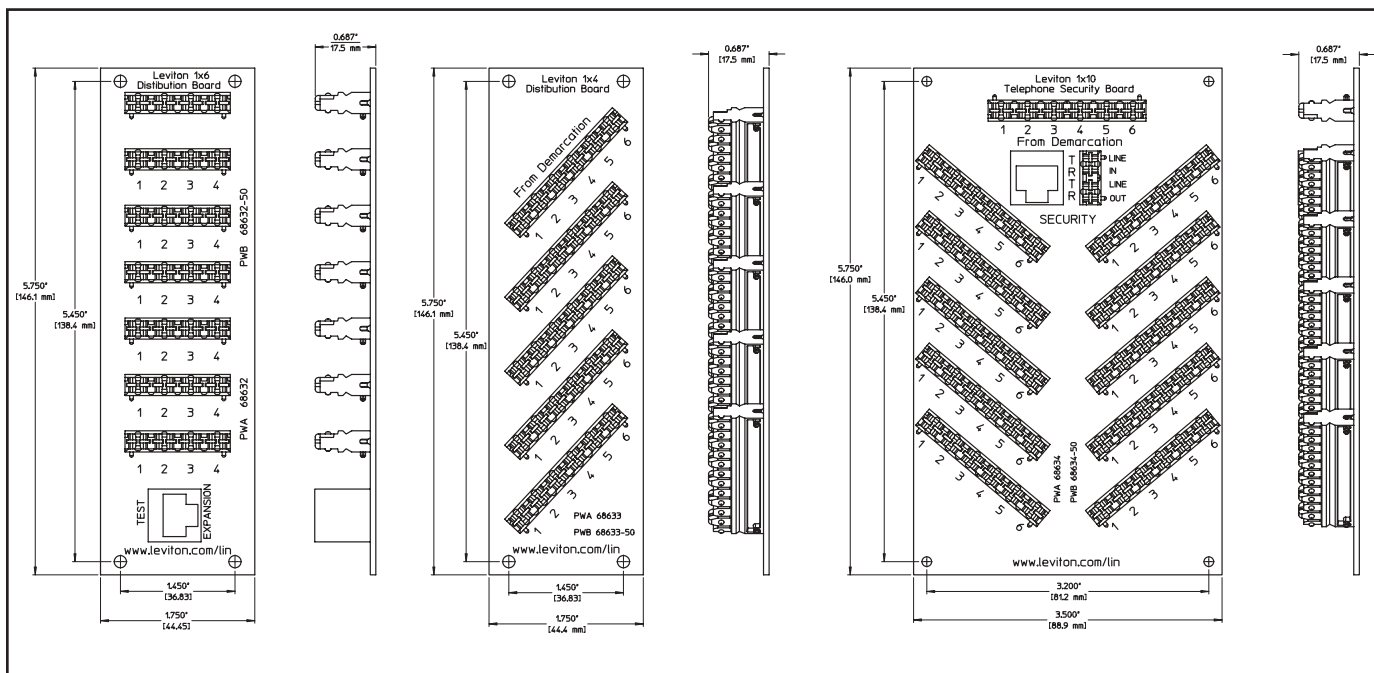

New Leviton Structured Media™ Telephone Expansion Boards

APPLICATION

Leviton's three new Telephone Expansion Board offerings are designed for use in Leviton's Structured Media Enclosures, including the Multi Dwelling Unit (MDU) Enclosure and the Series 140, 280 and 420 Structured Media Centers (SMC's) to support a variety of telephone distribution configurations. They quick-snap into molded-in brackets in Leviton's MDU Enclosure, or can be attached to Leviton Pre-Configured Structured Cabling Panels, Single Plastic Brackets or Expansion Plastic Brackets for mounting in Series 140, 280 and 420 Structured Media Centers

FEATURES

- 1 x 6 Bridged Telephone Expansion Board provides 4 lines to up to 6 locations and comes with IDC connectors for Cat 5 or 5e wire and a RJ45 expansion port
- 1 x 4 6-Line Bridged Telephone Expansion Board provides 6 lines to up to 4 locations and comes with IDC connectors for Cat 5 or 5e wire
- 1 x 10 6-Line Bridged Telephone Security Expansion Board provides 6 lines to up to 10 locations, and comes with IDC connectors for Cat 5 or 5e wire and with a RJ45 jack and a punch down security interface to accommodate alarm systems

Leviton Manufacturing Co., Inc.
59-25 Little Neck Parkway, Little Neck, NY 11362-2591 • Tech Line: 1-800-824-3005 • FAX: 1-800-832-9538

Visit our Website at: www.leviton.com/lin

Product Specifications

Structured Media™ Telephone Expansion Boards

ORDERING INFORMATION

Cat. No.	Description
47609-F6	1 x 6 Bridged Telephone Expansion Board (4 lines up to 6 locations)
47609-S4	1 x 4 6-Line Bridged Telephone Expansion Board (6 lines up to 4 locations)
47609-S10	1 x 10 6-Line Bridged Telephone Security Expansion Board (6 lines up to 10 locations with a RJ45 jack and a punch down security interface)