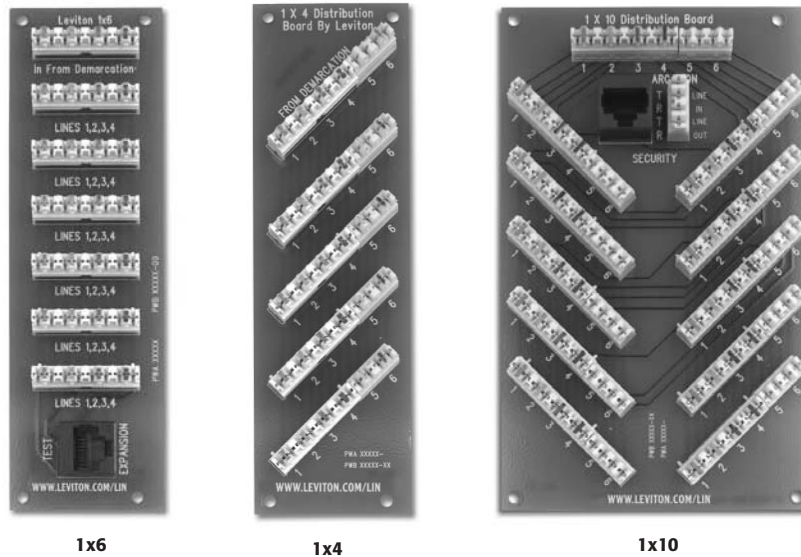

New Leviton Structured Media™ Telephone Expansion Boards

APPLICATION

Leviton's three new Telephone Expansion Board offerings are designed for use in Leviton's Structured Media Enclosures, including the Multi Dwelling Unit (MDU) Enclosure and the Series 140, 280 and 420 Structured Media Centers (SMC's) to support a variety of telephone distribution configurations. They quick-snap into molded-in brackets in Leviton's MDU Enclosure, or can be attached to Leviton Pre-Configured Structured Cabling Panels, Single Plastic Brackets or Expansion Plastic Brackets for mounting in Series 140, 280 and 420 Structured Media Centers

FEATURES

- 1 x 6 Bridged Telephone Expansion Board provides 4 lines to up to 6 locations and comes with IDC connectors for Cat 5 or 5e wire and a RJ45 expansion port
- 1 x 4 6-Line Bridged Telephone Expansion Board provides 6 lines to up to 4 locations and comes with IDC connectors for Cat 5 or 5e wire
- 1 x 10 6-Line Bridged Telephone Security Expansion Board provides 6 lines to up to 10 locations, and comes with IDC connectors for Cat 5 or 5e wire and with a RJ45 jack and a punch down security interface to accommodate alarm systems

Leviton Manufacturing Co., Inc.
59-25 Little Neck Parkway, Little Neck, NY 11362-2591 • Tech Line: 1-800-824-3005 • FAX: 1-800-832-9538

Visit our Website at: www.leviton.com/lin

Product Specifications

Structured Media™ Telephone Expansion Boards

ORDERING INFORMATION

Cat. No.	Description
47609-F6	1 x 6 Bridged Telephone Expansion Board (4 lines up to 6 locations)
47609-S4	1 x 4 6-Line Bridged Telephone Expansion Board (6 lines up to 4 locations)
47609-S10	1 x 10 6-Line Bridged Telephone Security Expansion Board (6 lines up to 10 locations with a RJ45 jack and a punch down security interface)