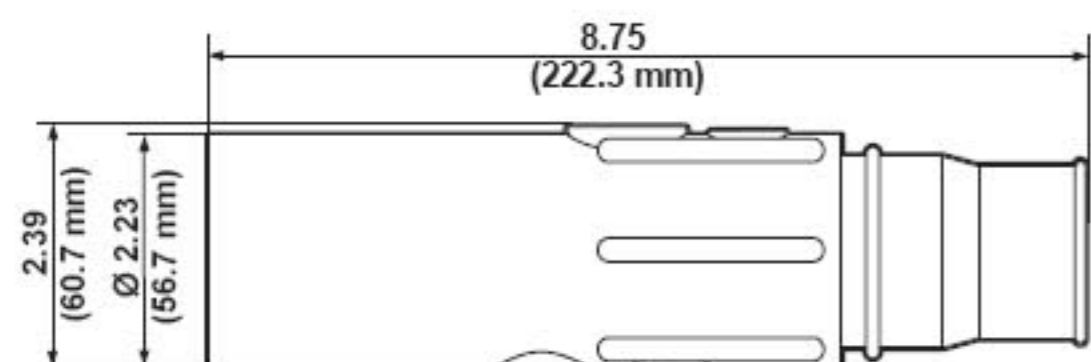

TAPER NOSE IN-LINE LATCHING MALE CONNECTORS—CRIMPED
Cat. No. 23L21