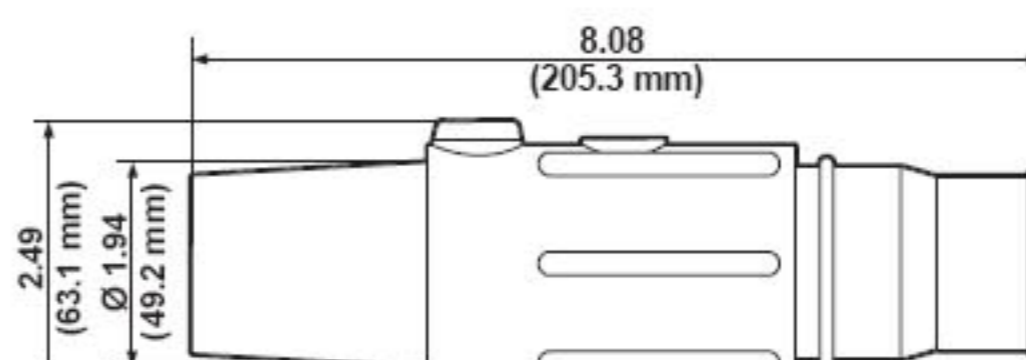

TAPER NOSE IN-LINE LATCHING FEMALE CONNECTORS—CRIMPED
Cat. No. 23L24