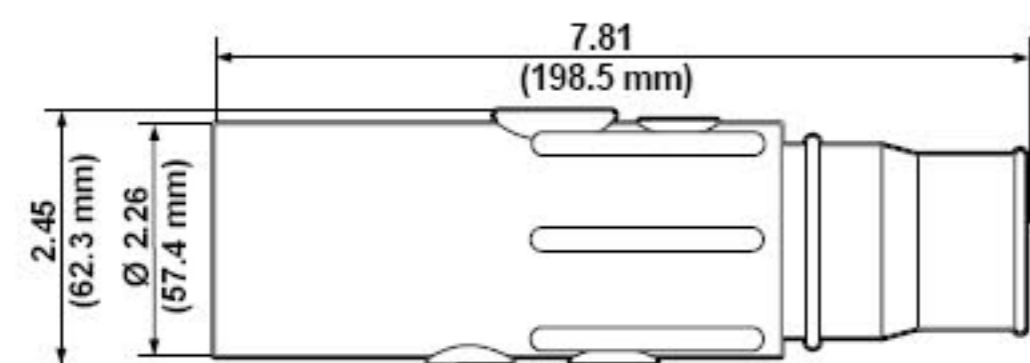

BALL NOSE IN-LINE LATCHING MALE CONNECTORS—CRIMPED
Cat. No. 22L23