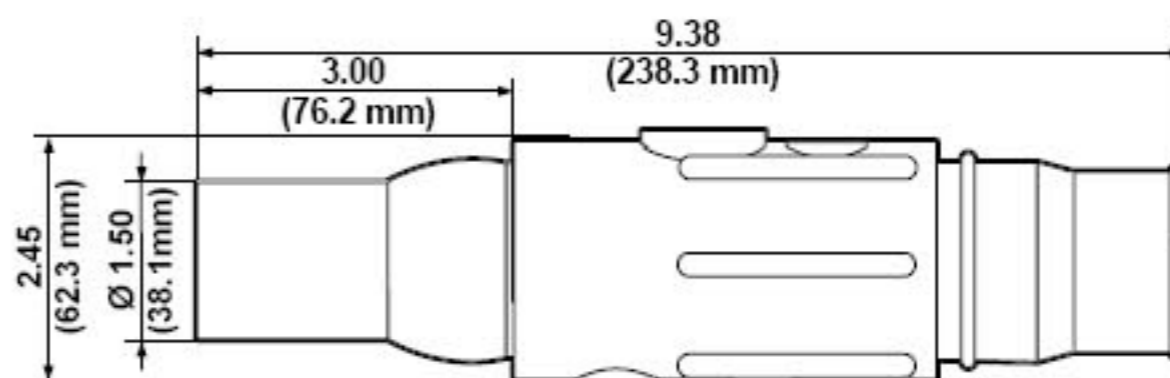

BALL NOSE IN-LINE LATCHING FEMALE CONNECTORS—CRIMPED
Cat. No. 22L26