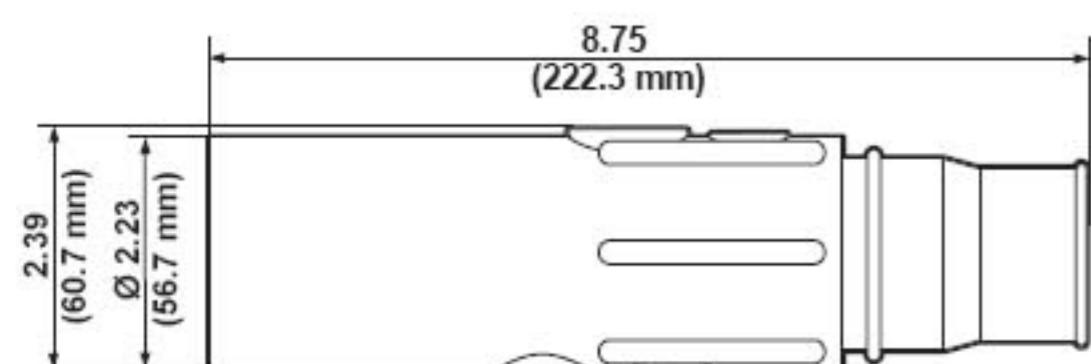

TAPER NOSE IN-LINE LATCHING MALE CONNECTORS—CRIMPED
Cat. No. 23L21