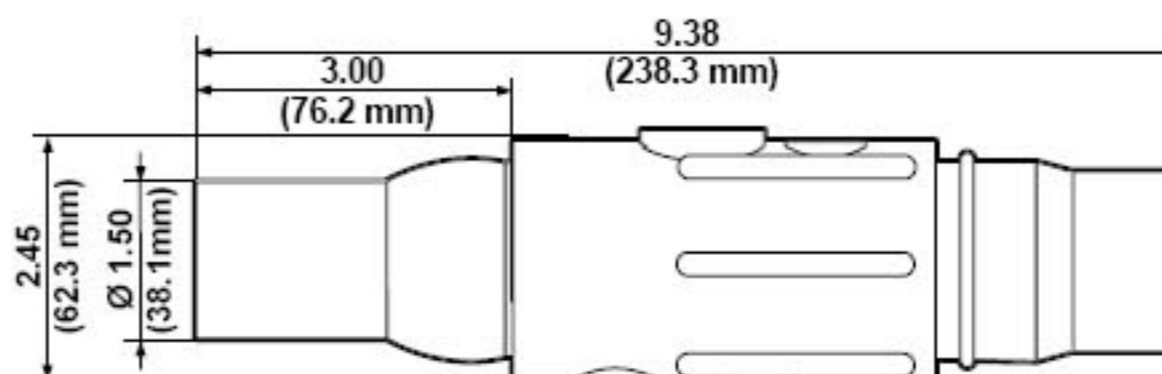

BALL NOSE IN-LINE LATCHING FEMALE CONNECTORS—CRIMPED
Cat. No. 22L26