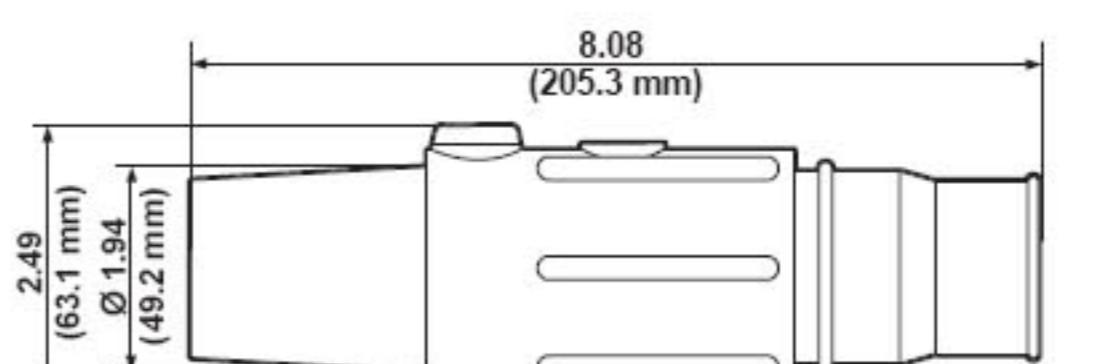

TAPER NOSE IN-LINE LATCHING FEMALE CONNECTORS—CRIMPED
Cat. No. 23L24